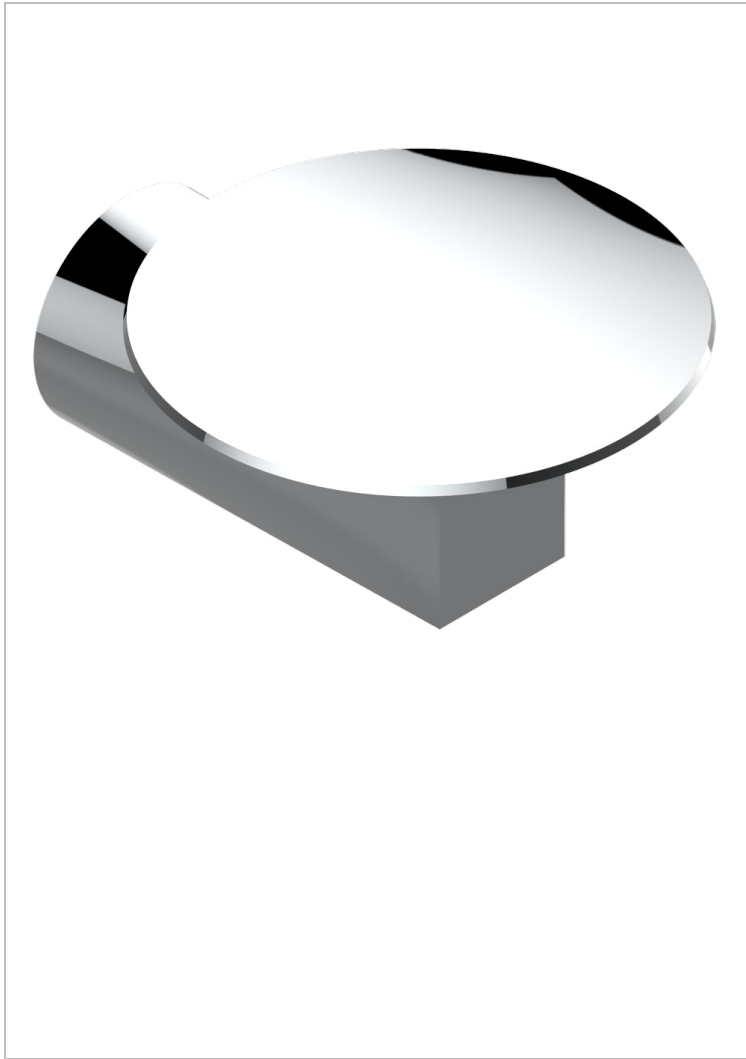

METAMORPHOSE WITH LEVER HANDLES

G6B-546

Soap dish, wall mounted, 4" diameter

CHARACTERISTIC

- Métamorphose with lever handles
- Soap dish, wall mounted, 4" diameter

AVAILABLE FINITIONS

Black ceram - D30
Blush PVD - H62
Brass color PVD - H49
Brown bronze color PVD - F33
Chrome polished - A02
Copper antique matt, coated - H07

Gold color PVD - H52
Gold mat - F07
Gold polished - F01
Graphite PVD - H64
Light coated bronze - D01
Matt Umber PVD - H67

Matt blush PVD - H60
Matt brass color PVD - H50
Matt brown bronze color PVD - F34
Matt chrome (American satin) - C02
Matt gold color PVD - H53
Matt graphite PVD - H65

Matt nickel (American satin) - C01
Matt nickel color PVD - H56
Nickel antique / Sovereign - H28
Nickel color PVD - H55
Nickel polished - B01
Soft gold - F30

Soft matt gold - F31
Umber PVD - H66