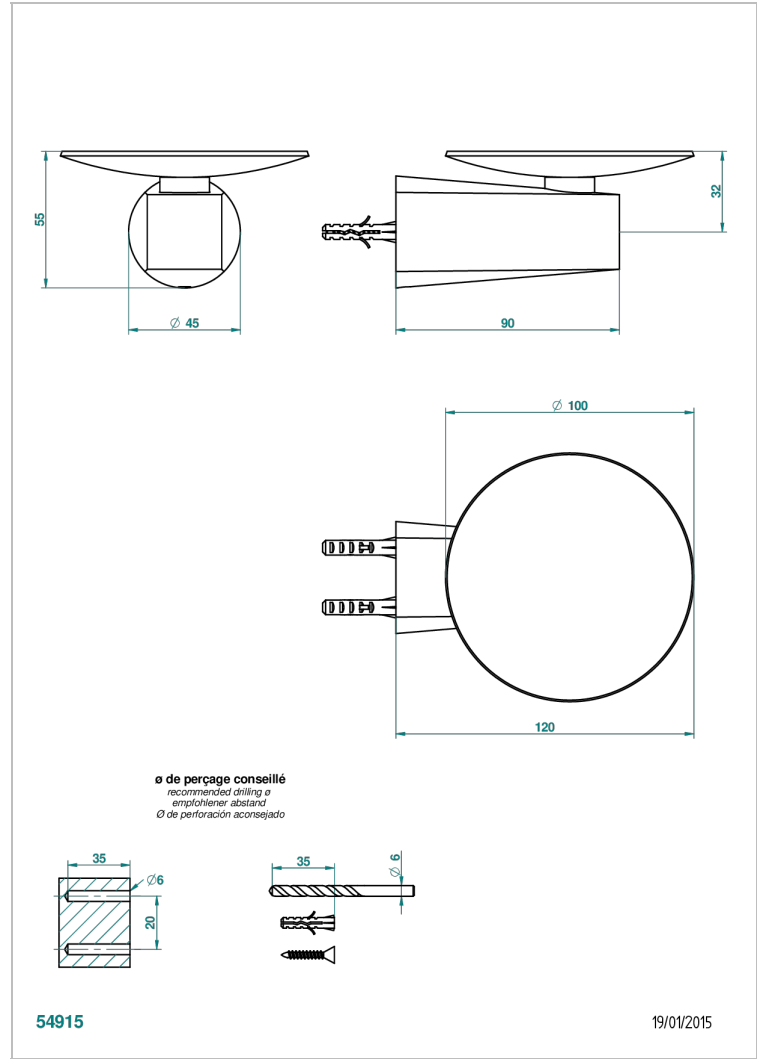

METAMORPHOSE WITH LEVER HANDLES

G6B-546

Soap dish, wall mounted, 4" diameter

CHARACTERISTIC

- Métamorphose with lever handles
- Soap dish, wall mounted, 4" diameter

AVAILABLE FINITIONS

Black ceram - D30
Blush PVD - H62
Brass color PVD - H49
Brown bronze color PVD - F33
Chrome polished - A02
Copper antique matt, coated - H07