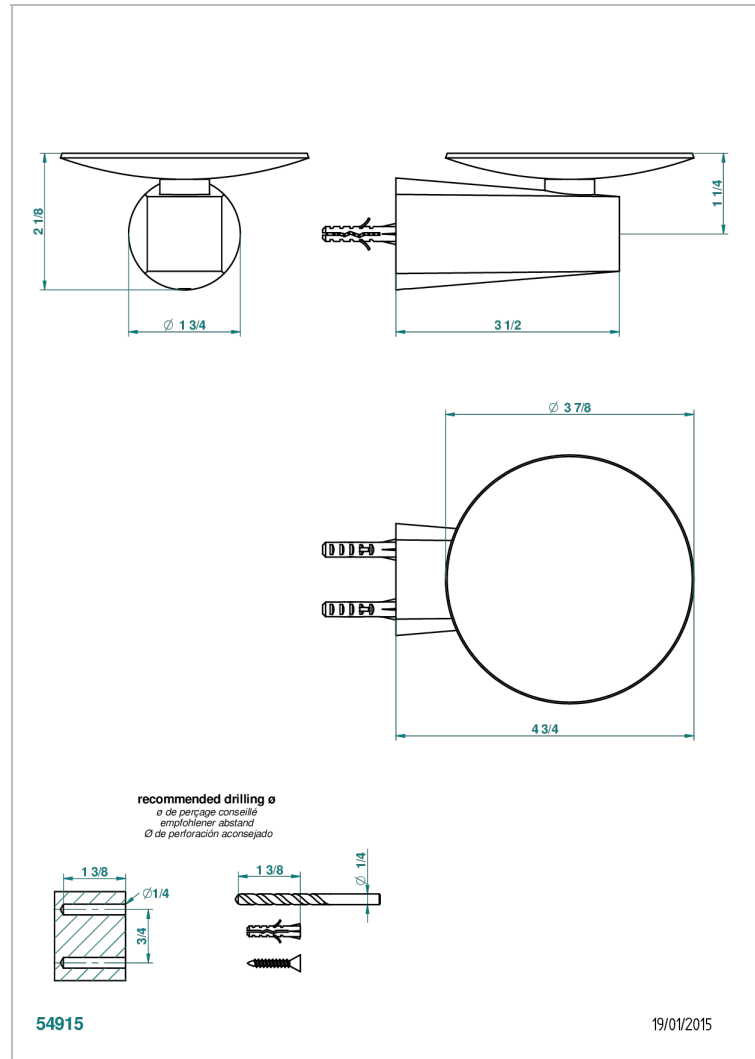

METAMORPHOSE WITH LEVER HANDLES

G6B-546

Soap dish, wall mounted, 4" diameter

CHARACTERISTIC

- Métamorphose with lever handles
- Soap dish, wall mounted, 4" diameter

AVAILABLE FINITIONS

Black ceram - D30
 Blush PVD - H62
 Brass color PVD - H49
 Brown bronze color PVD - F33
 Chrome polished - A02
 Copper antique matt, coated - H07