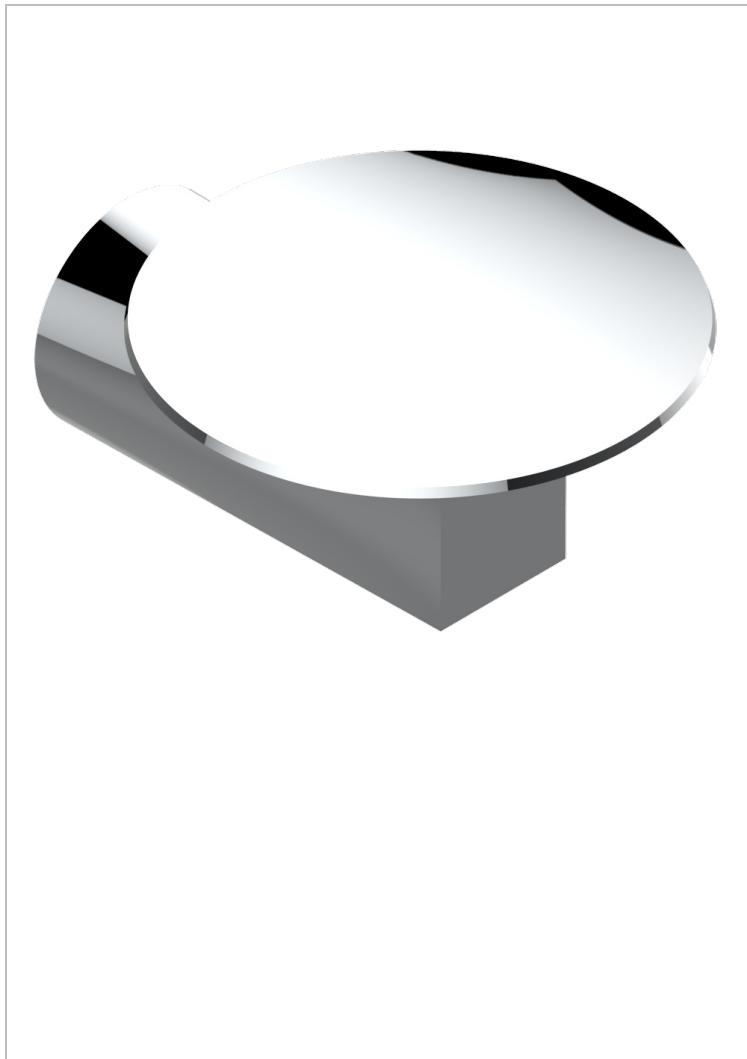

METAMORPHOSE WITH LEVER HANDLES

G6B-546

Soap dish, wall mounted, 4" diameter

CHARACTERISTIC

- Métamorphose with lever handles
- Soap dish, wall mounted, 4" diameter

AVAILABLE FINITIONS

Black ceram - D30
 Blush PVD - H62
 Brass color PVD - H49
 Brown bronze color PVD - F33
 Chrome polished - A02
 Copper antique matt, coated - H07

Gold color PVD - H52
 Gold mat - F07
 Gold polished - F01
 Graphite PVD - H64
 Light coated bronze - D01
 Matt Umber PVD - H67

Matt blush PVD - H60
 Matt brass color PVD - H50
 Matt brown bronze color PVD - F34
 Matt chrome (American satin) - C02
 Matt gold color PVD - H53
 Matt graphite PVD - H65

Matt nickel (American satin) - C01
 Matt nickel color PVD - H56
 Nickel antique / Sovereign - H28
 Nickel color PVD - H55
 Nickel polished - B01
 Soft gold - F30

Soft matt gold - F31
 Umber PVD - H66