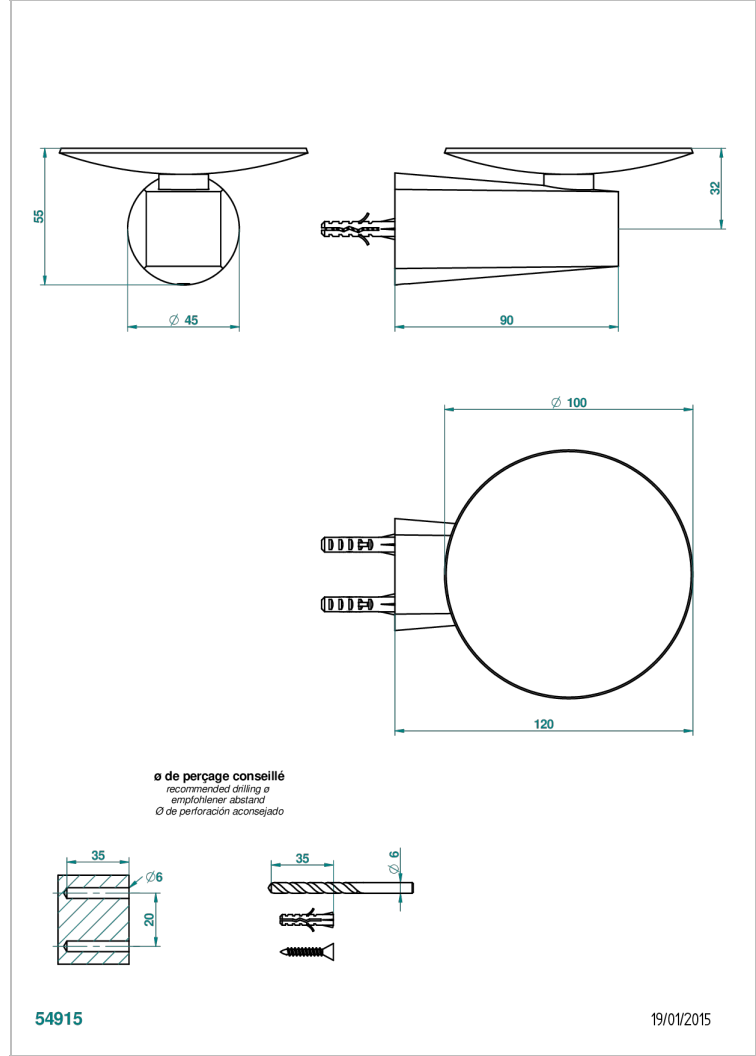

METAMORPHOSE WITH LEVER

G6B-546

Wall mounted soap dish, $\varnothing$ 100 mm

THG®
PARIS

54915

19/01/2015

CHARACTERISTIC

- Métamorphose with lever
- Wall mounted soap dish, $\varnothing$ 100 mm

AVAILABLE FINITIONS

Antique nickel - H28
Black ceram - D30
Blush PVD - H62
Brass color PVD - H49
Brown bronze color PVD - F33
Gold color PVD - H52

Graphite PVD - H64
Lacquered light bronze - D01
Matt Umber PVD - H67
Matt blush PVD - H60
Matt brass color PVD - H50
Matt brown bronze color PVD - F34

Matt chrome - C02
Matt gold - F07
Matt gold color PVD - H53
Matt graphite PVD - H65
Matt nickel (color finish) - C01
Matt nickel color PVD - H56

Nickel color PVD - H55
Polished chrome (color finish) - A02
Polished gold (color finish) - F01
Polished nickel - B01
Soft gold - F30
Soft matt gold - F31

Umber PVD - H66
Varnished matt antique red copper
(color finish) - H07