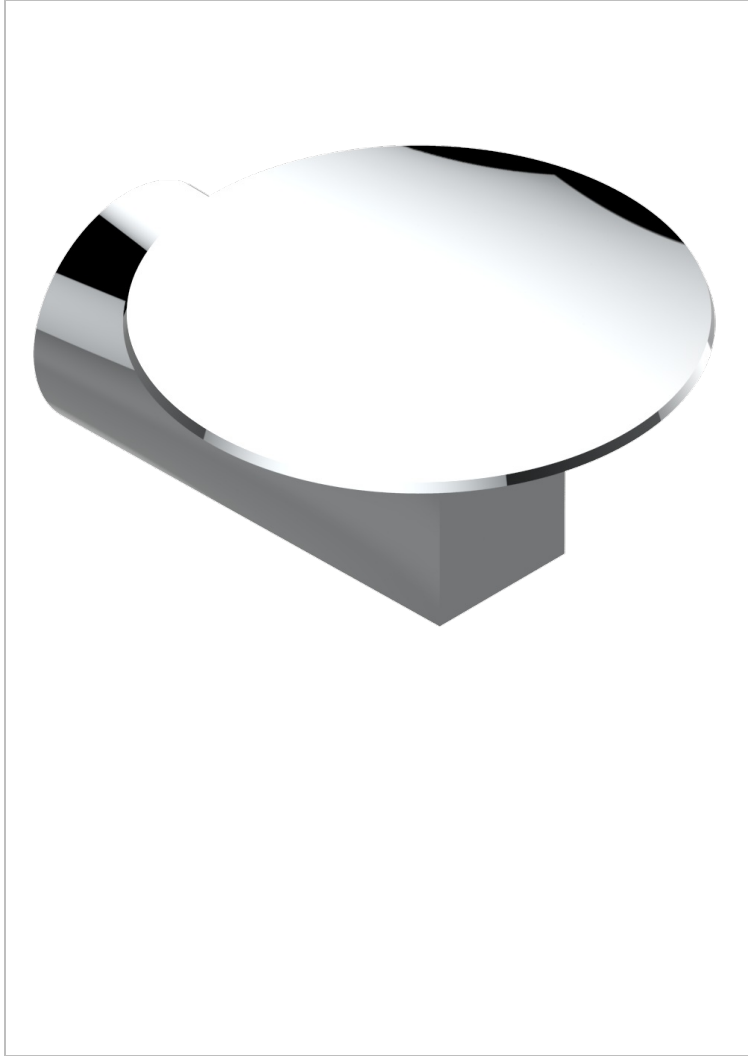

METAMORPHOSE WITH LEVER

G6B-546

Wall mounted soap dish, $\varnothing$ 100 mm

THG®
PARIS

54915

19/01/2015

CHARACTERISTIC

- Métamorphose with lever
- Wall mounted soap dish, $\varnothing$ 100 mm

AVAILABLE FINITIONS

Antique nickel - H28
Black ceram - D30
Blush PVD - H62
Brass color PVD - H49
Brown bronze color PVD - F33
Gold color PVD - H52

Graphite PVD - H64
Lacquered light bronze - D01
Matt Umber PVD - H67
Matt blush PVD - H60
Matt brass color PVD - H50
Matt brown bronze color PVD - F34

Matt chrome - C02
Matt gold - F07
Matt gold color PVD - H53
Matt graphite PVD - H65
Matt nickel (color finish) - C01
Matt nickel color PVD - H56

Nickel color PVD - H55
Polished chrome (color finish) - A02
Polished gold (color finish) - F01
Polished nickel - B01
Soft gold - F30
Soft matt gold - F31

Umber PVD - H66
Varnished matt antique red copper
(color finish) - H07