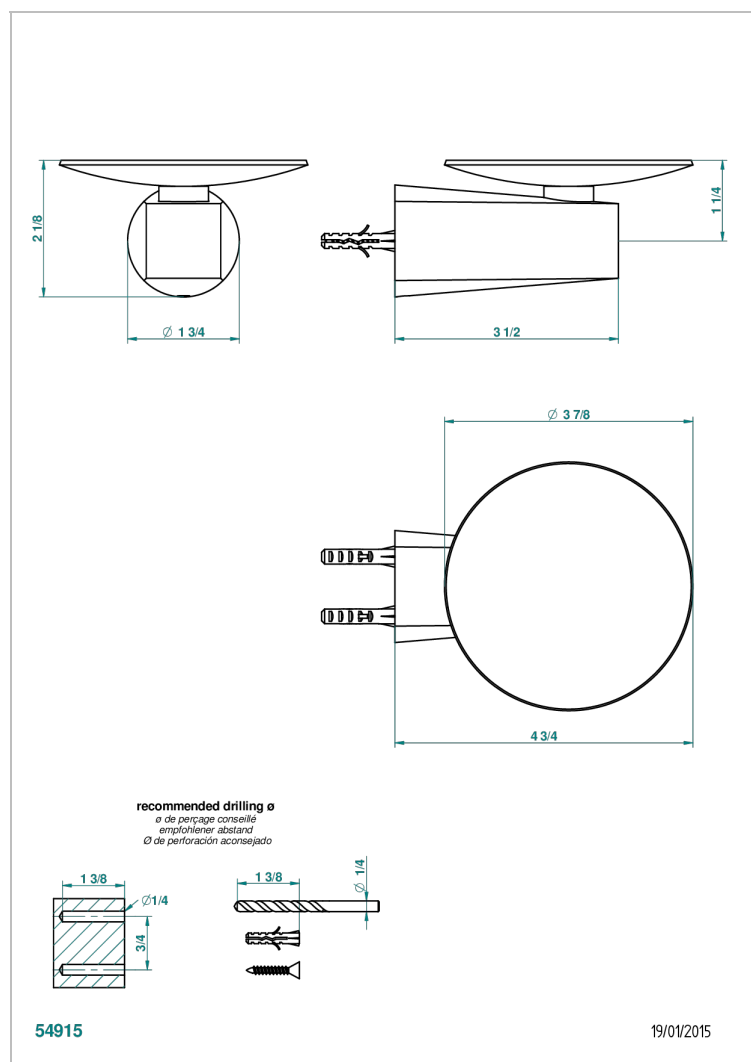

METAMORPHOSE WITH LEVER

G6B-546

Wall mounted soap dish, ø 100 mm

CHARACTERISTIC

- Métamorphose with lever
- Wall mounted soap dish, ø 100 mm

AVAILABLE FINITIONS

Antique nickel - H28
Black ceram - D30
Blush PVD - H62
Brass color PVD - H49
Brown bronze color PVD - F33
Gold color PVD - H52