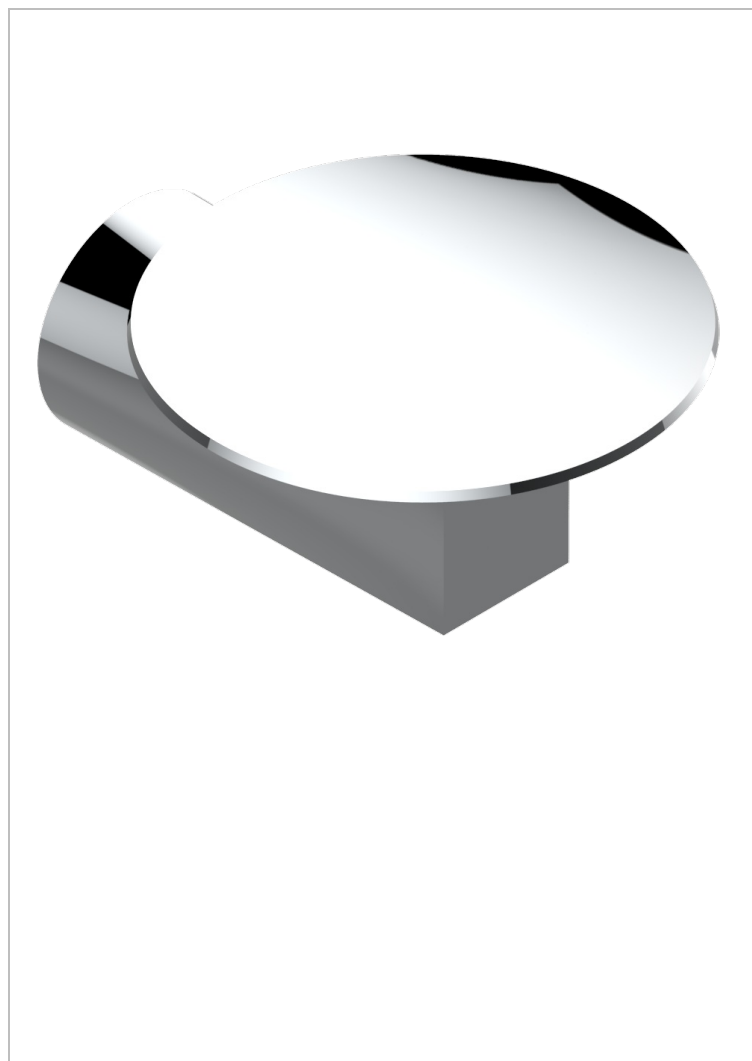

METAMORPHOSE WITH LEVER

G6B-546

Wall mounted soap dish, ø 100 mm

CHARACTERISTIC

- Métamorphose with lever
- Wall mounted soap dish, ø 100 mm

AVAILABLE FINITIONS

Antique nickel - H28
Black ceram - D30
Blush PVD - H62
Brass color PVD - H49
Brown bronze color PVD - F33
Gold color PVD - H52

Graphite PVD - H64
Lacquered light bronze - D01
Matt Umber PVD - H67
Matt blush PVD - H60
Matt brass color PVD - H50
Matt brown bronze color PVD - F34

Matt chrome - C02
Matt gold - F07
Matt gold color PVD - H53
Matt graphite PVD - H65
Matt nickel (color finish) - C01
Matt nickel color PVD - H56

Nickel color PVD - H55
Polished chrome (color finish) - A02
Polished gold (color finish) - F01
Polished nickel - B01
Soft gold - F30
Soft matt gold - F31

Umber PVD - H66
Varnished matt antique red copper
(color finish) - H07