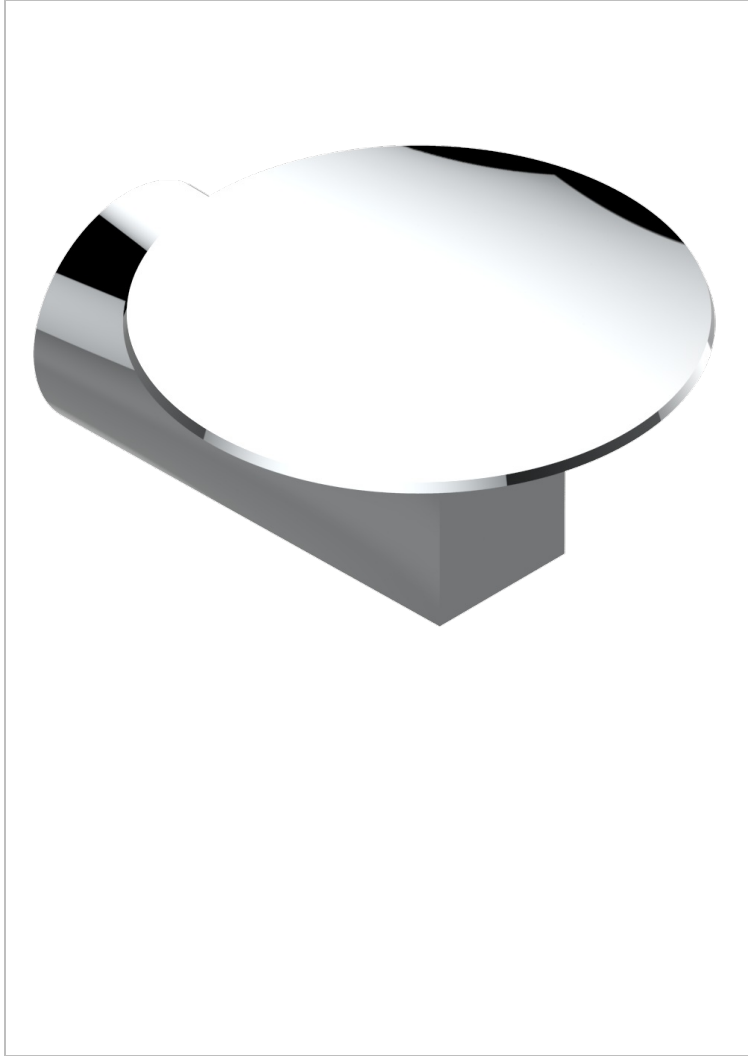

METAMORPHOSE WITH LEVER

G6B-546

Wall mounted soap dish, \varnothing 100 mm

THG[®]
PARIS

CHARACTERISTIC

- Métamorphose with lever
- Wall mounted soap dish, \varnothing 100 mm

AVAILABLE FINITIONS

Antique nickel - H28
Black ceram - D30
Blush PVD - H62
Brass color PVD - H49
Brown bronze color PVD - F33
Gold color PVD - H52

Graphite PVD - H64
Lacquered light bronze - D01
Matt Umber PVD - H67
Matt blush PVD - H60
Matt brass color PVD - H50
Matt brown bronze color PVD - F34

Matt chrome - C02
Matt gold - F07
Matt gold color PVD - H53
Matt graphite PVD - H65
Matt nickel (color finish) - C01
Matt nickel color PVD - H56

Nickel color PVD - H55
Polished chrome (color finish) - A02
Polished gold (color finish) - F01
Polished nickel - B01
Soft gold - F30
Soft matt gold - F31

Umber PVD - H66
Varnished matt antique red copper
(color finish) - H07