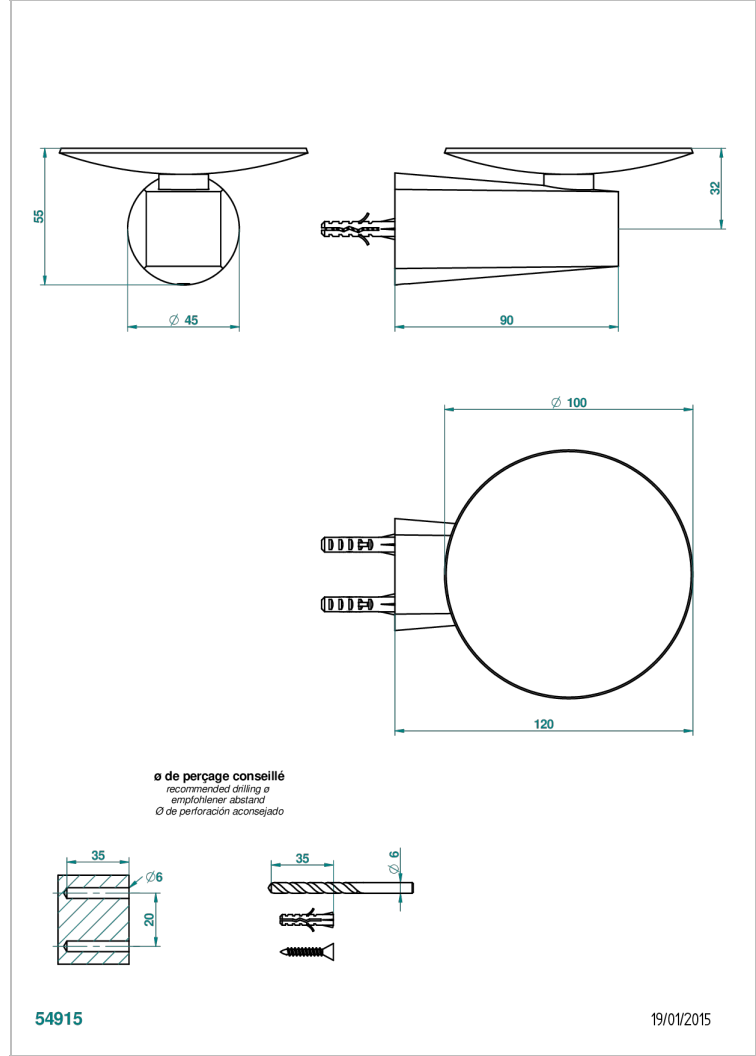

METAMORPHOSE WITH LEVER

G6B-546

Wall mounted soap dish, \varnothing 100 mm

THG[®]
PARIS

CHARACTERISTIC

- Métamorphose with lever
- Wall mounted soap dish, \varnothing 100 mm

AVAILABLE FINITIONS

Antique nickel - H28
Black ceram - D30
Blush PVD - H62
Brass color PVD - H49
Brown bronze color PVD - F33
Gold color PVD - H52