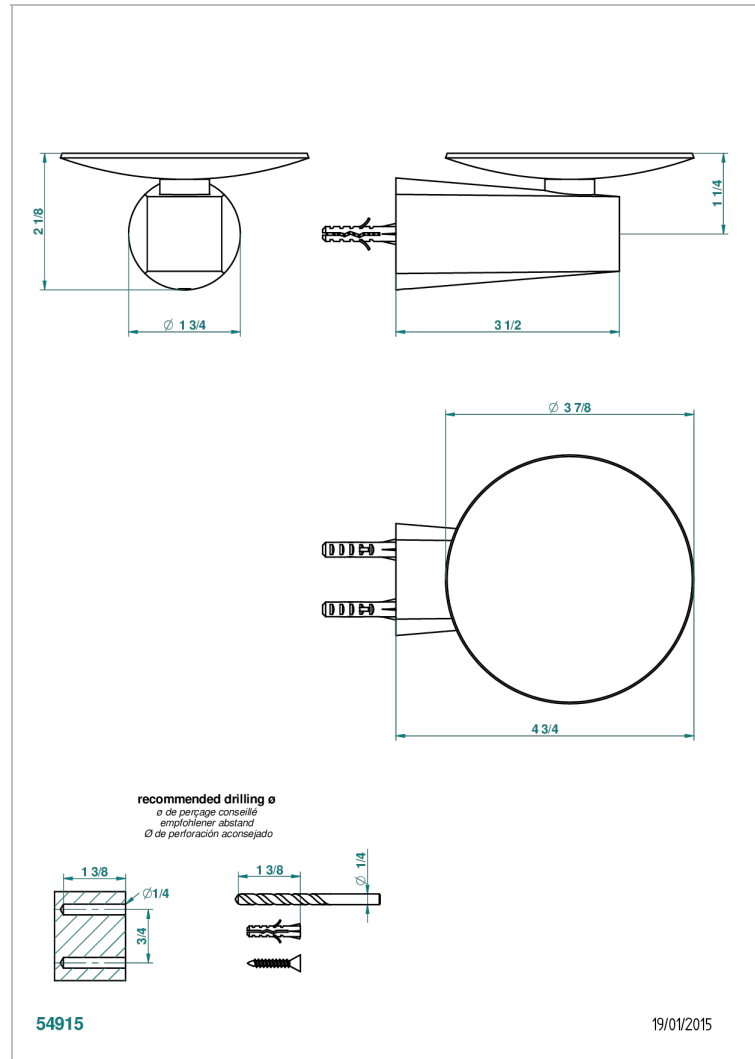

METAMORPHOSE WITH LEVER

G6B-546

Wall mounted soap dish, \varnothing 100 mm

THG[®]
PARIS

CHARACTERISTIC

- Métamorphose with lever
- Wall mounted soap dish, \varnothing 100 mm

AVAILABLE FINITIONS

Antique nickel - H28
Black ceram - D30
Blush PVD - H62
Brass color PVD - H49
Brown bronze color PVD - F33
Gold color PVD - H52