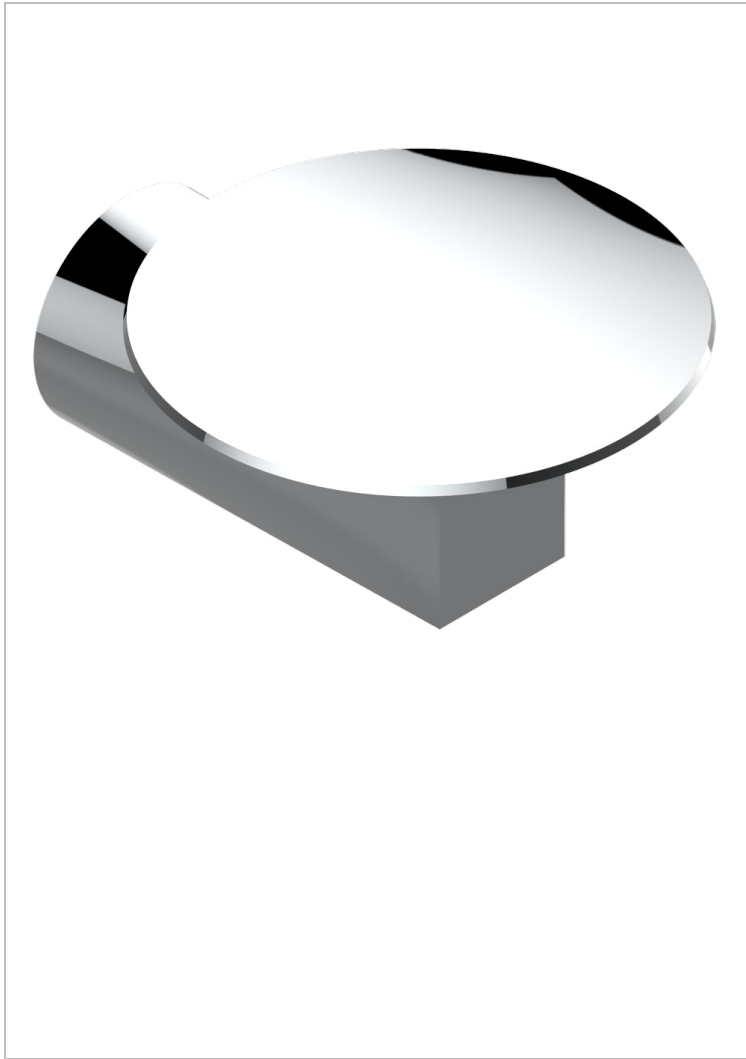

METAMORPHOSE WITH LEVER

G6B-546

Wall mounted soap dish, \varnothing 100 mm

THG[®]
PARIS

CHARACTERISTIC

- Métamorphose with lever
- Wall mounted soap dish, \varnothing 100 mm

AVAILABLE FINITIONS

Antique nickel - H28
Black ceram - D30
Blush PVD - H62
Brass color PVD - H49
Brown bronze color PVD - F33
Gold color PVD - H52

Graphite PVD - H64
Lacquered light bronze - D01
Matt Umber PVD - H67
Matt blush PVD - H60
Matt brass color PVD - H50
Matt brown bronze color PVD - F34

Matt chrome - C02
Matt gold - F07
Matt gold color PVD - H53
Matt graphite PVD - H65
Matt nickel (color finish) - C01
Matt nickel color PVD - H56

Nickel color PVD - H55
Polished chrome (color finish) - A02
Polished gold (color finish) - F01
Polished nickel - B01
Soft gold - F30
Soft matt gold - F31

Umber PVD - H66
Varnished matt antique red copper (color finish) - H07