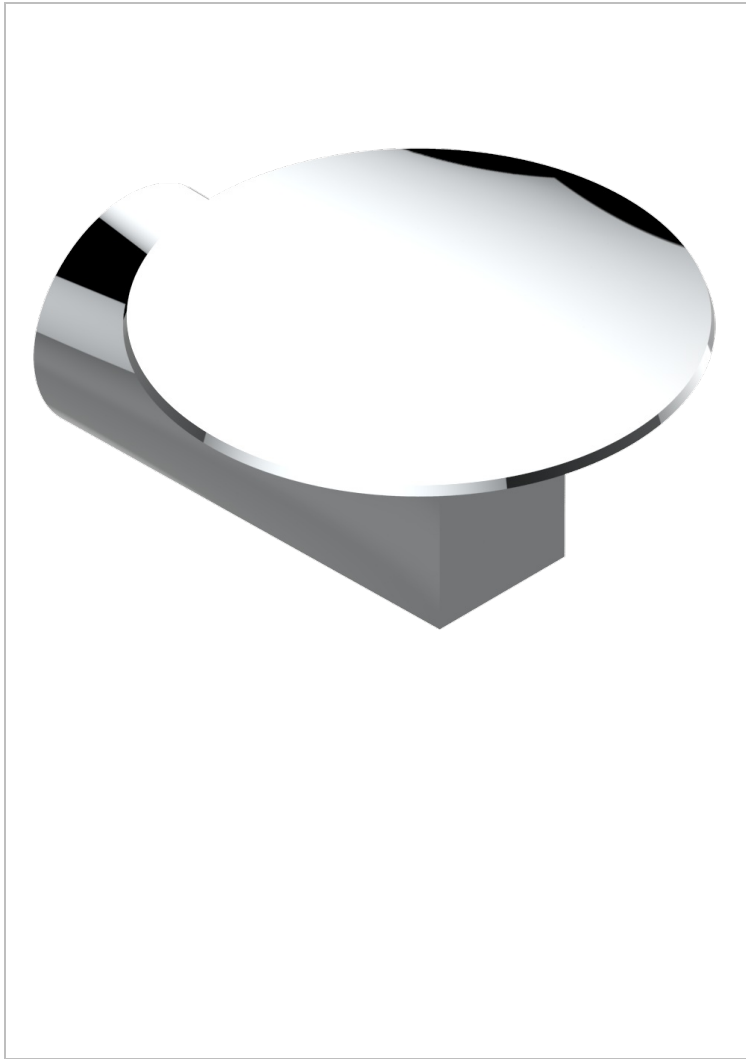

METAMORPHOSE

G6A-546

Soap dish, wall mounted, 4" diameter

THG[®]
PARIS

CHARACTERISTIC

- Métamorphose
- Soap dish, wall mounted, 4" diameter

AVAILABLE FINITIONS

Black ceram - D30
Blush PVD - H62
Brass color PVD - H49
Brown bronze color PVD - F33
Chrome polished - A02
Copper antique matt, coated - H07

Gold color PVD - H52
Gold mat - F07
Gold polished - F01
Graphite PVD - H64
Light coated bronze - D01
Matt Umber PVD - H67

Matt blush PVD - H60
Matt brass color PVD - H50
Matt brown bronze color PVD - F34
Matt chrome (American satin) - C02
Matt gold color PVD - H53
Matt graphite PVD - H65

Matt nickel (American satin) - C01
Matt nickel color PVD - H56
Nickel antique / Sovereign - H28
Nickel color PVD - H55
Nickel polished - B01
Soft gold - F30

Soft matt gold - F31
Umber PVD - H66