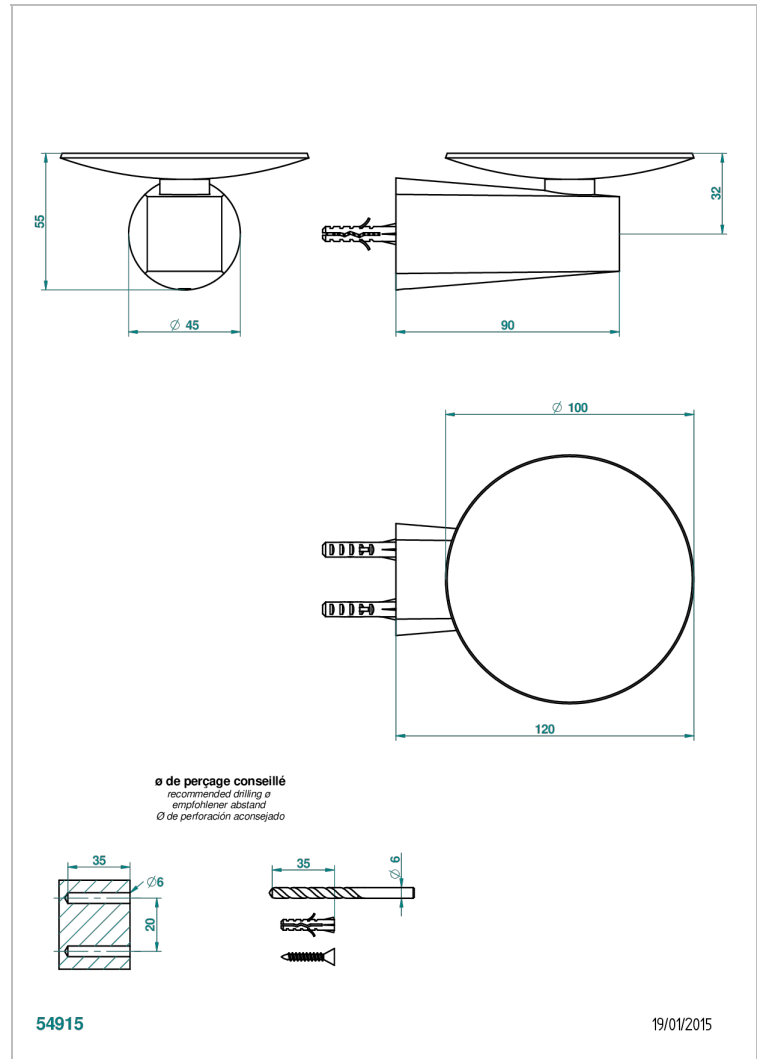

METAMORPHOSE

G6A-546

Soap dish, wall mounted, 4" diameter

THG[®]
PARIS

CHARACTERISTIC

- Métamorphose
- Soap dish, wall mounted, 4" diameter

AVAILABLE FINITIONS

Black ceram - D30
Blush PVD - H62
Brass color PVD - H49
Brown bronze color PVD - F33
Chrome polished - A02
Copper antique matt, coated - H07