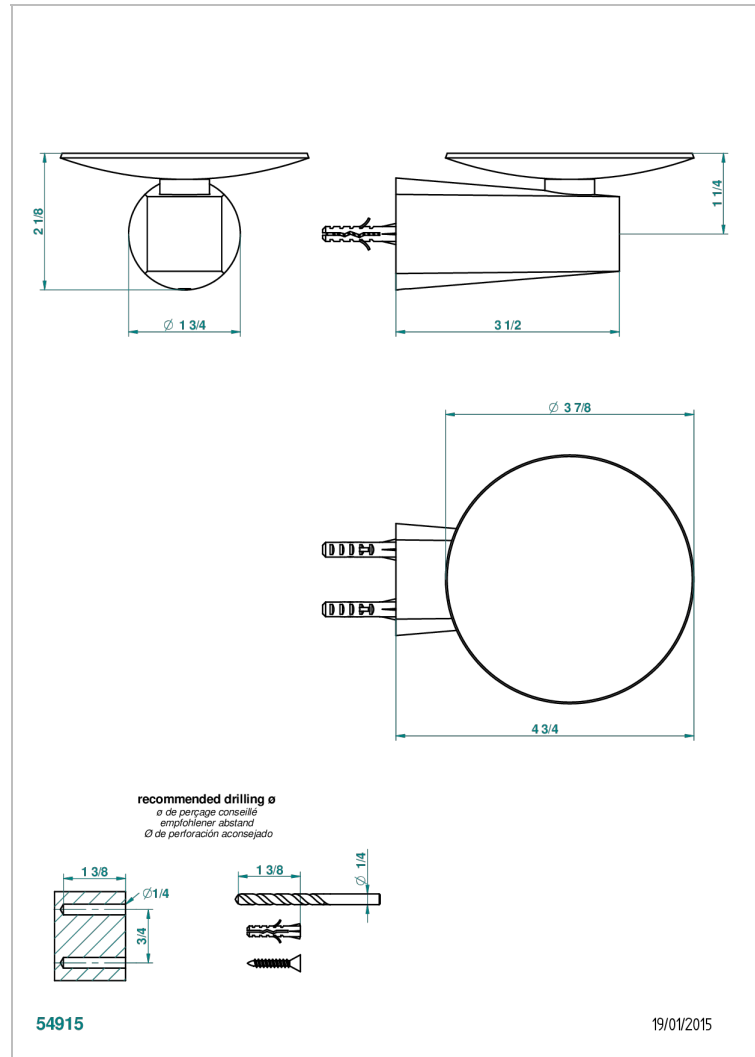

METAMORPHOSE

G6A-546

Soap dish, wall mounted, 4" diameter

THG[®]
PARIS

CHARACTERISTIC

- Métamorphose
- Soap dish, wall mounted, 4" diameter

AVAILABLE FINITIONS

Black ceram - D30
Blush PVD - H62
Brass color PVD - H49
Brown bronze color PVD - F33
Chrome polished - A02
Copper antique matt, coated - H07