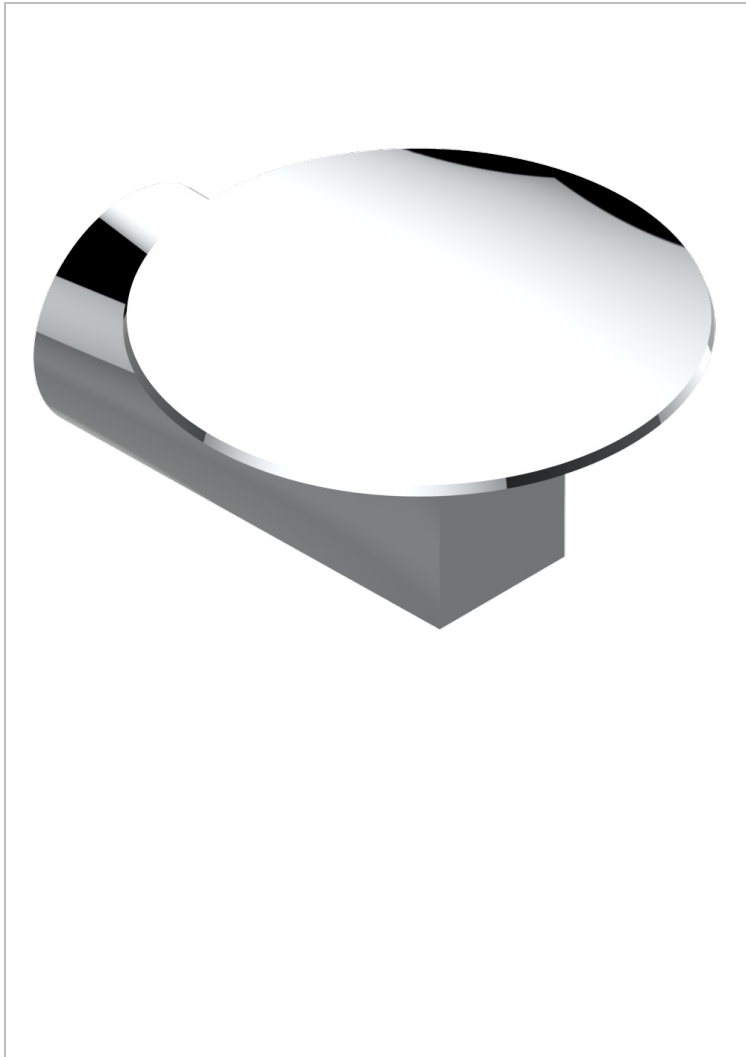

METAMORPHOSE

G6A-546

Soap dish, wall mounted, 4" diameter

THG[®]
PARIS

CHARACTERISTIC

- Métamorphose
- Soap dish, wall mounted, 4" diameter

AVAILABLE FINITIONS

Black ceram - D30
Blush PVD - H62
Brass color PVD - H49
Brown bronze color PVD - F33
Chrome polished - A02
Copper antique matt, coated - H07

Gold color PVD - H52
Gold mat - F07
Gold polished - F01
Graphite PVD - H64
Light coated bronze - D01
Matt Umber PVD - H67

Matt blush PVD - H60
Matt brass color PVD - H50
Matt brown bronze color PVD - F34
Matt chrome (American satin) - C02
Matt gold color PVD - H53
Matt graphite PVD - H65

Matt nickel (American satin) - C01
Matt nickel color PVD - H56
Nickel antique / Sovereign - H28
Nickel color PVD - H55
Nickel polished - B01
Soft gold - F30

Soft matt gold - F31
Umber PVD - H66