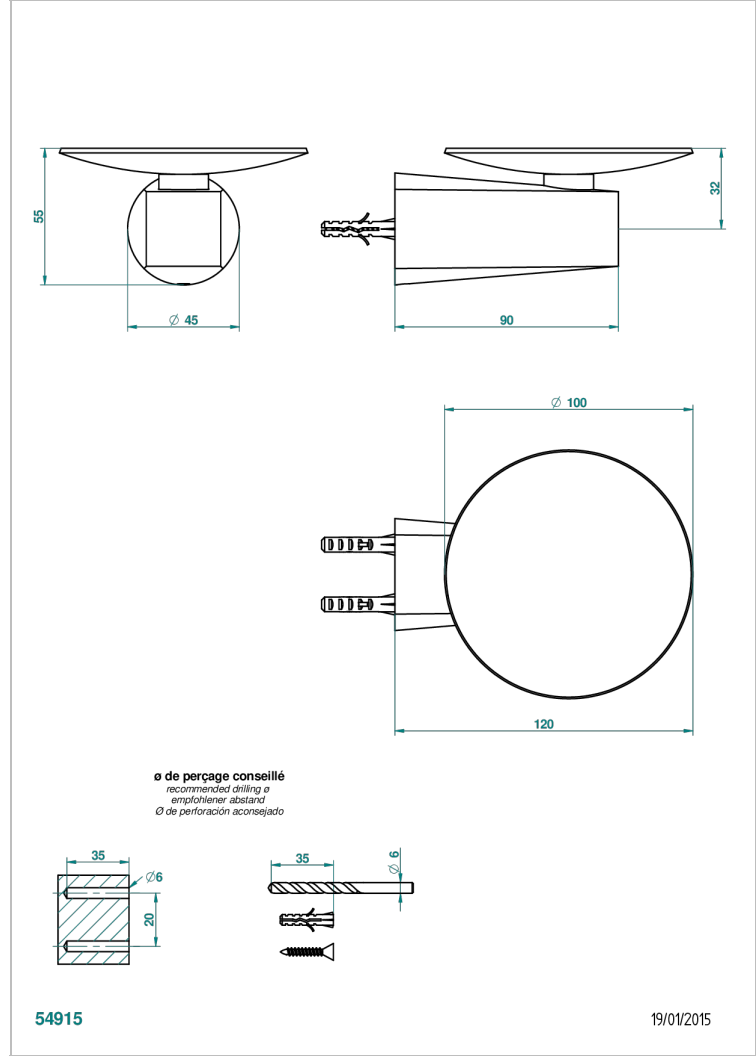

METAMORPHOSE

G6A-546

Wall mounted soap dish, \varnothing 100 mm

THG[®]
PARIS

54915

19/01/2015

CHARACTERISTIC

- Métamorphose
- Wall mounted soap dish, \varnothing 100 mm