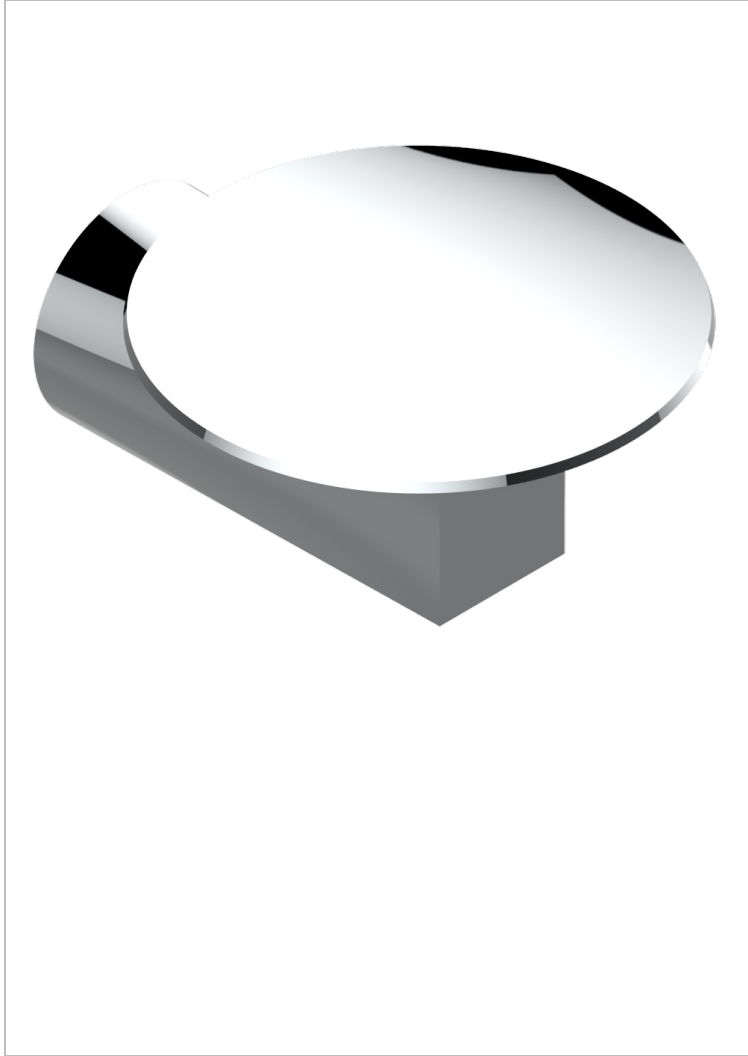

METAMORPHOSE

G6A-546

Wall mounted soap dish, \varnothing 100 mm

THG[®]
PARIS

54915

19/01/2015

CHARACTERISTIC

- Métamorphose
- Wall mounted soap dish, \varnothing 100 mm

AVAILABLE FINITIONS

Antique nickel - H28
Black ceram - D30
Blush PVD - H62
Brass color PVD - H49
Brown bronze color PVD - F33
Gold color PVD - H52

Graphite PVD - H64
Lacquered light bronze - D01
Matt Umber PVD - H67
Matt blush PVD - H60
Matt brass color PVD - H50
Matt brown bronze color PVD - F34

Matt chrome - C02
Matt gold - F07
Matt gold color PVD - H53
Matt graphite PVD - H65
Matt nickel (color finish) - C01
Matt nickel color PVD - H56

Nickel color PVD - H55
Polished chrome (color finish) - A02
Polished gold (color finish) - F01
Polished nickel - B01
Soft gold - F30
Soft matt gold - F31

Umber PVD - H66
Varnished matt antique red copper
(color finish) - H07