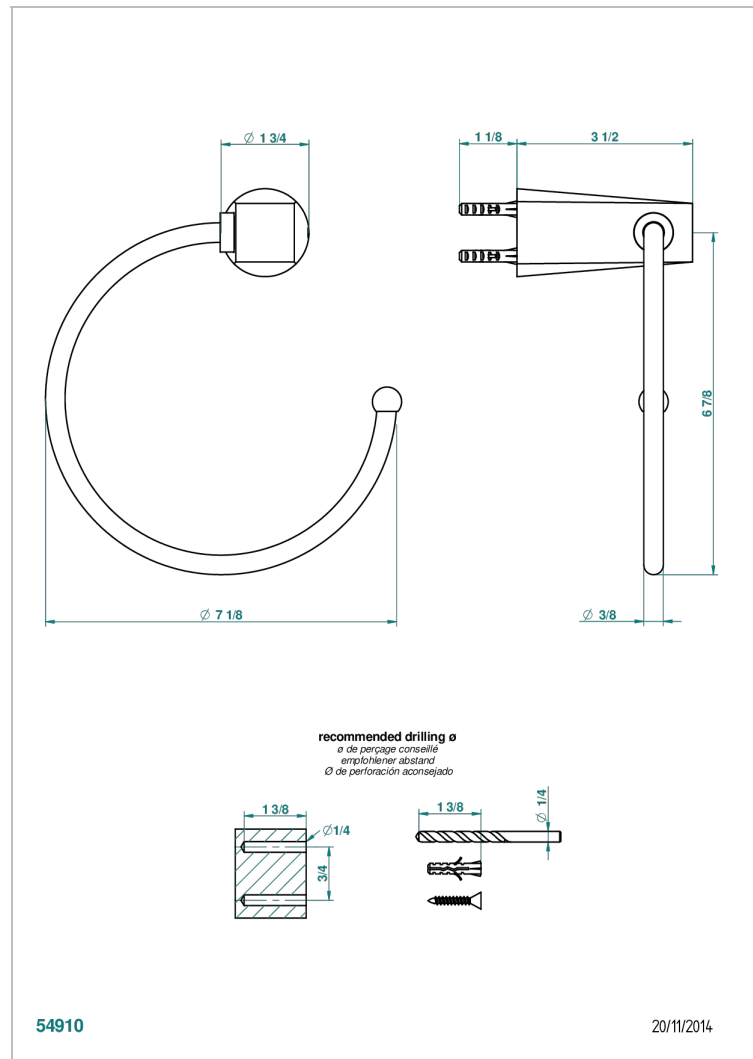

# METAMORPHOSE WHITE CERAMIC

G6E-504N

Towel ring

THG<sup>®</sup>  
PARIS

## CHARACTERISTIC

- Métamorphose White Ceramic
- Towel ring