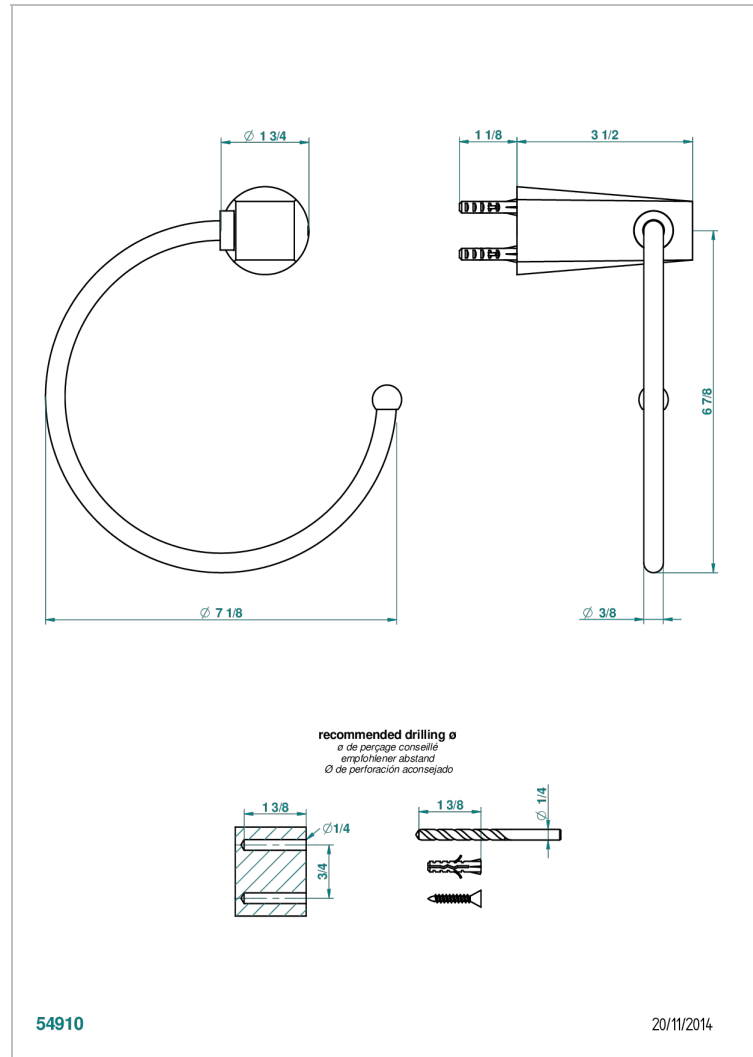

METAMORPHOSE WHITE CERAMIC

G6E-504N

Single towel ring

THG[®]
PARIS

CHARACTERISTIC

- Métamorphose White Ceramic
- Single towel ring

AVAILABLE FINITIONS

Antique nickel - H28
Black ceram - D30
Blush PVD - H62
Brass color PVD - H49
Brown bronze color PVD - F33
Gold color PVD - H52

Nickel color PVD - H55
Polished chrome (color finish) - A02
Polished gold (color finish) - F01
Polished nickel - B01
Soft gold - F30
Soft matt gold - F31

Umber PVD - H66
Varnished matt antique red copper (color finish) - H07