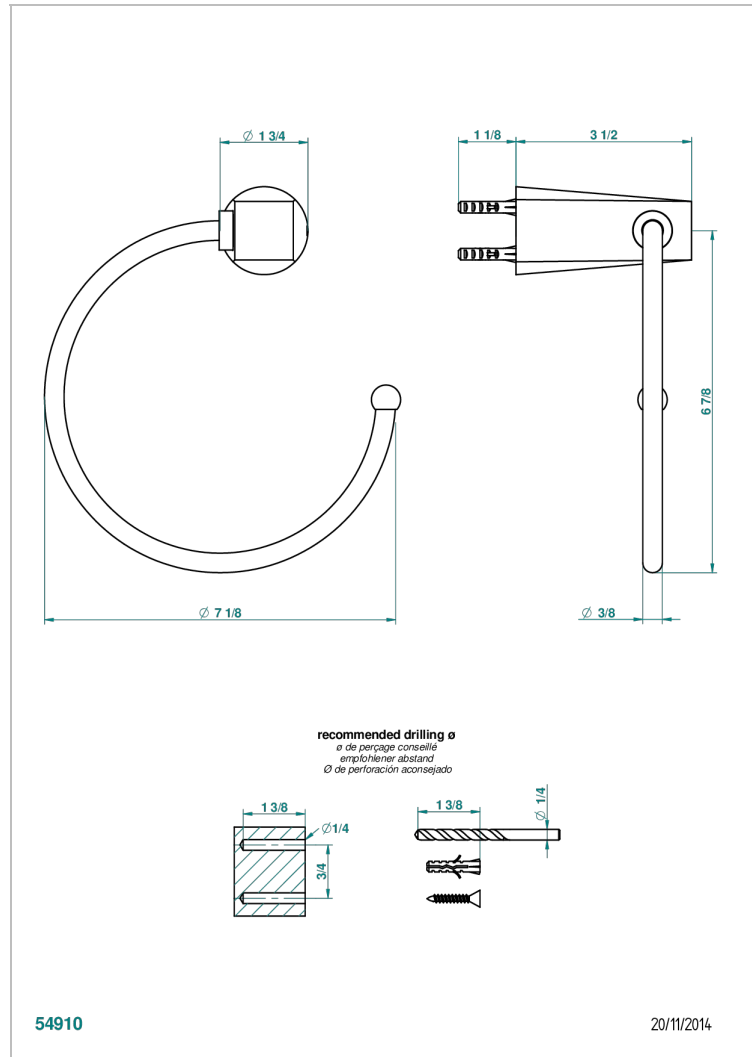

METAMORPHOSE WHITE CERAMIC

G6E-504N

Single towel ring

THG[®]
PARIS

CHARACTERISTIC

- Métamorphose White Ceramic
- Single towel ring

AVAILABLE FINITIONS

Antique nickel - H28
Black ceram - D30
Blush PVD - H62
Brass color PVD - H49
Brown bronze color PVD - F33
Gold color PVD - H52

Nickel color PVD - H55
Polished chrome (color finish) - A02
Polished gold (color finish) - F01
Polished nickel - B01
Soft gold - F30
Soft matt gold - F31

Umber PVD - H66
Varnished matt antique red copper
(color finish) - H07