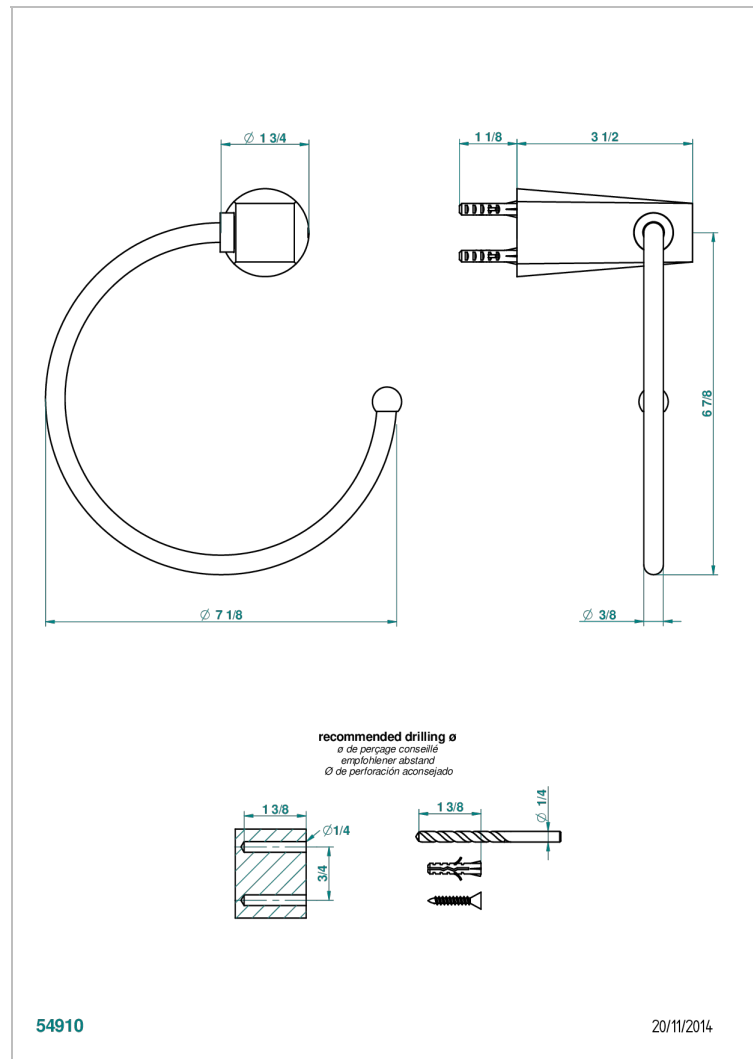

METAMORPHOSE BLACK CERAMIC

G6D-504N

Single towel ring

THG[®]
PARIS

CHARACTERISTIC

- Métamorphose Black Ceramic
- Single towel ring

AVAILABLE FINITIONS

Antique nickel - H28
Black ceram - D30
Blush PVD - H62
Brass color PVD - H49
Brown bronze color PVD - F33
Gold color PVD - H52

Nickel color PVD - H55
Polished chrome (color finish) - A02
Polished gold (color finish) - F01
Polished nickel - B01
Soft gold - F30
Soft matt gold - F31

Umber PVD - H66
Varnished matt antique red copper
(color finish) - H07