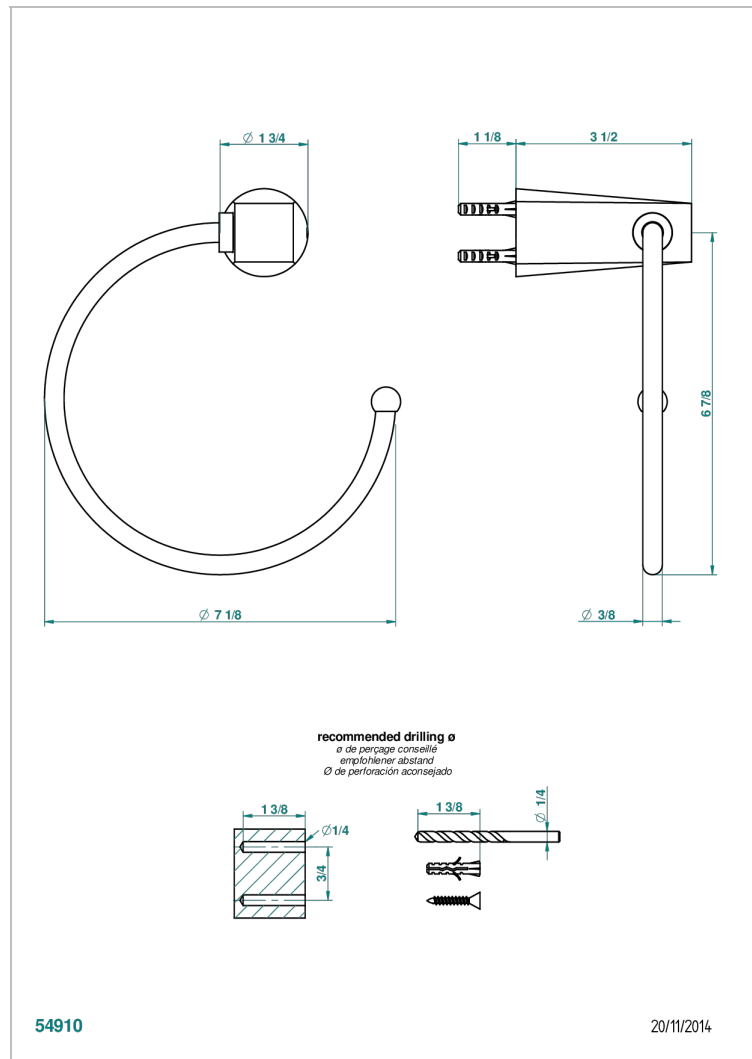

# METAMORPHOSE BLACK CERAMIC

G6D-504N

Single towel ring

THG<sup>®</sup>  
PARIS

## CHARACTERISTIC

- Métamorphose Black Ceramic
- Single towel ring