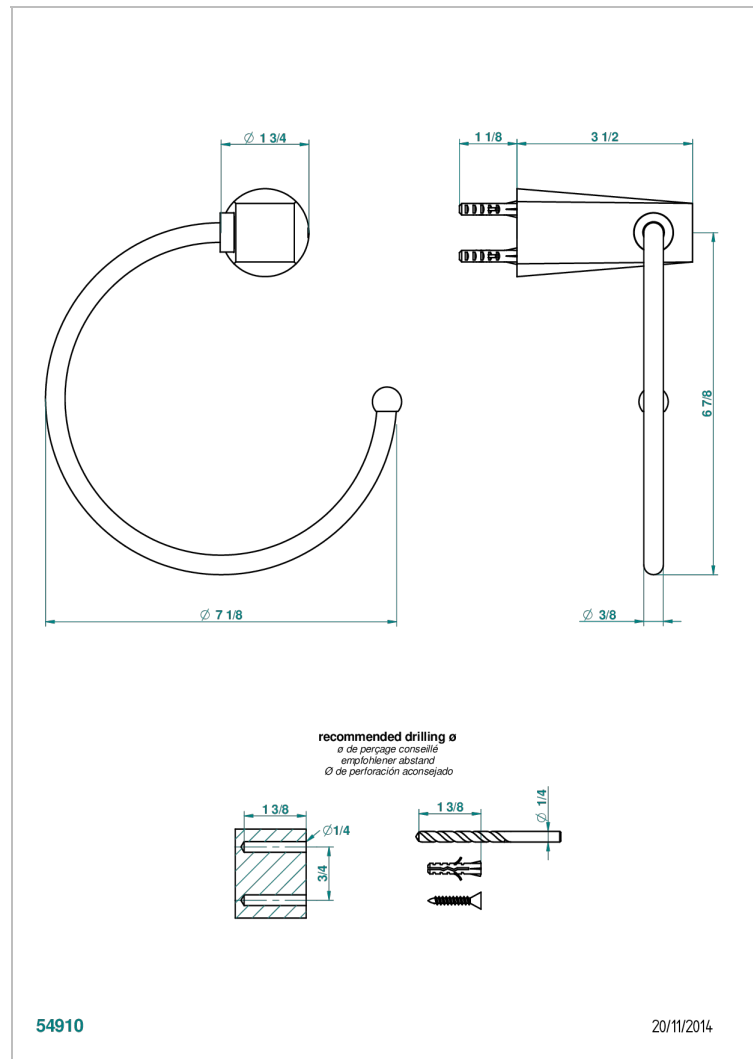

METAMORPHOSE CARBON

G6C-504N

Single towel ring

THG[®]
PARIS

CHARACTERISTIC

- Métamorphose Carbon
- Single towel ring

AVAILABLE FINITIONS

Antique nickel - H28
Black ceram - D30
Blush PVD - H62
Brass color PVD - H49
Brown bronze color PVD - F33
Gold color PVD - H52

Nickel color PVD - H55
Polished chrome (color finish) - A02
Polished gold (color finish) - F01
Polished nickel - B01
Soft gold - F30
Soft matt gold - F31

Umber PVD - H66
Varnished matt antique red copper
(color finish) - H07