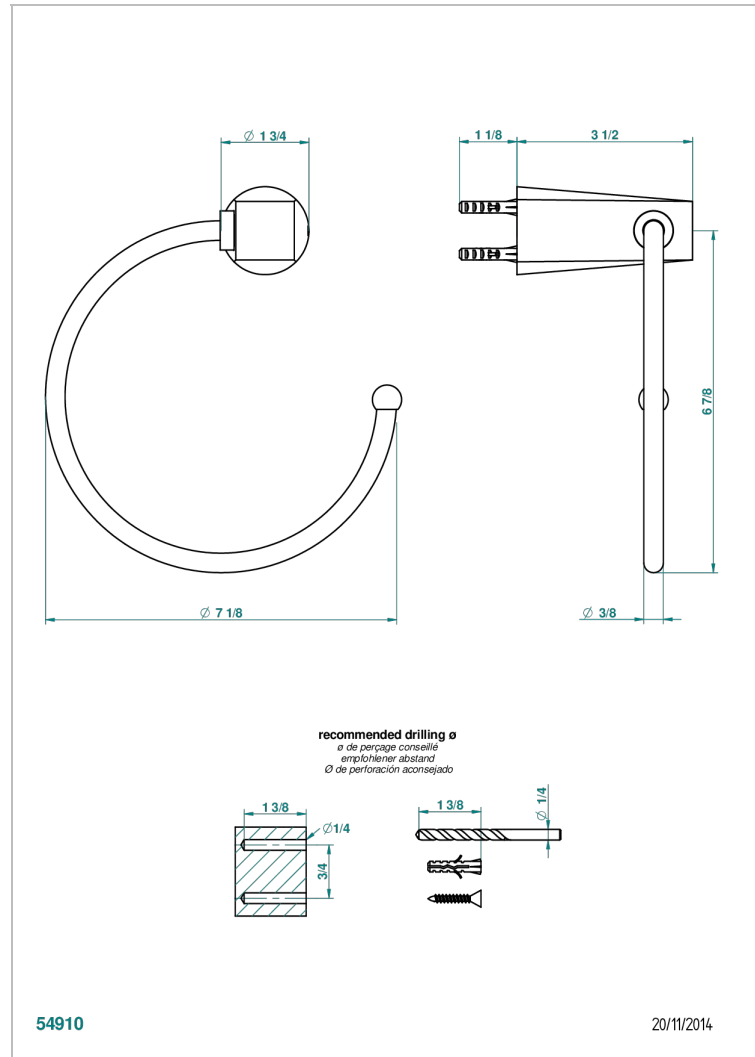

METAMORPHOSE CARBON

G6C-504N

Single towel ring

THG[®]
PARIS

CHARACTERISTIC

- Métamorphose Carbon
- Single towel ring

AVAILABLE FINITIONS

Antique nickel - H28
Black ceram - D30
Blush PVD - H62
Brass color PVD - H49
Brown bronze color PVD - F33
Gold color PVD - H52

Nickel color PVD - H55
Polished chrome (color finish) - A02
Polished gold (color finish) - F01
Polished nickel - B01
Soft gold - F30
Soft matt gold - F31

Umber PVD - H66
Varnished matt antique red copper
(color finish) - H07