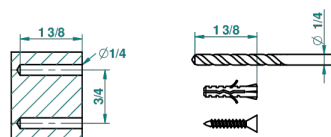

METAMORPHOSE WITH LEVER HANDLES

G6B-504N

Towel ring

54910

20/11/2014

CHARACTERISTIC

- Métamorphose with lever handles
- Towel ring

AVAILABLE FINITIONS

Black ceram - D30
Blush PVD - H62
Brass color PVD - H49
Brown bronze color PVD - F33
Chrome polished - A02
Copper antique matt, coated - H07

Gold color PVD - H52
Gold mat - F07
Gold polished - F01
Graphite PVD - H64
Light coated bronze - D01
Matt Umber PVD - H67

Matt blush PVD - H60
Matt brass color PVD - H50
Matt brown bronze color PVD - F34
Matt chrome (American satin) - C02
Matt gold color PVD - H53
Matt graphite PVD - H65

Matt nickel (American satin) - C01
Matt nickel color PVD - H56
Nickel antique / Sovereign - H28
Nickel color PVD - H55
Nickel polished - B01
Soft gold - F30

Soft matt gold - F31
Umber PVD - H66