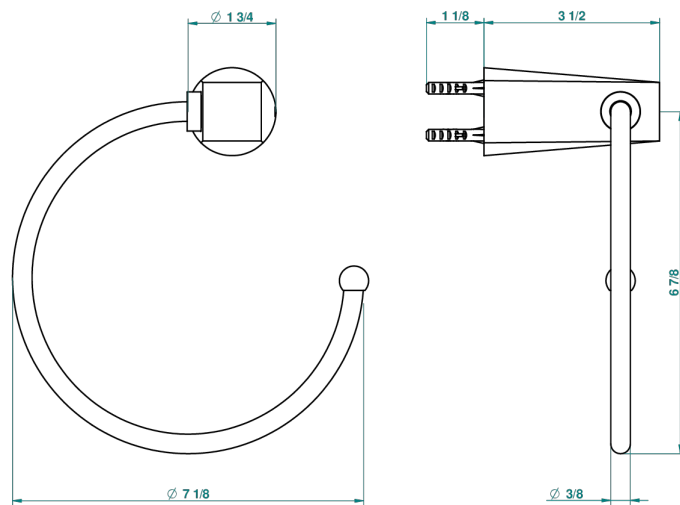

METAMORPHOSE WITH LEVER HANDLES

G6B-504N

Towel ring

54910

20/11/2014

CHARACTERISTIC

- Métamorphose with lever handles
- Towel ring

AVAILABLE FINITIONS

Black ceram - D30
Blush PVD - H62
Brass color PVD - H49
Brown bronze color PVD - F33
Chrome polished - A02
Copper antique matt, coated - H07

Gold color PVD - H52
Gold mat - F07
Gold polished - F01
Graphite PVD - H64
Light coated bronze - D01
Matt Umber PVD - H67

Matt blush PVD - H60
Matt brass color PVD - H50
Matt brown bronze color PVD - F34
Matt chrome (American satin) - C02
Matt gold color PVD - H53
Matt graphite PVD - H65

Matt nickel (American satin) - C01
Matt nickel color PVD - H56
Nickel antique / Sovereign - H28
Nickel color PVD - H55
Nickel polished - B01
Soft gold - F30

Soft matt gold - F31
Umber PVD - H66