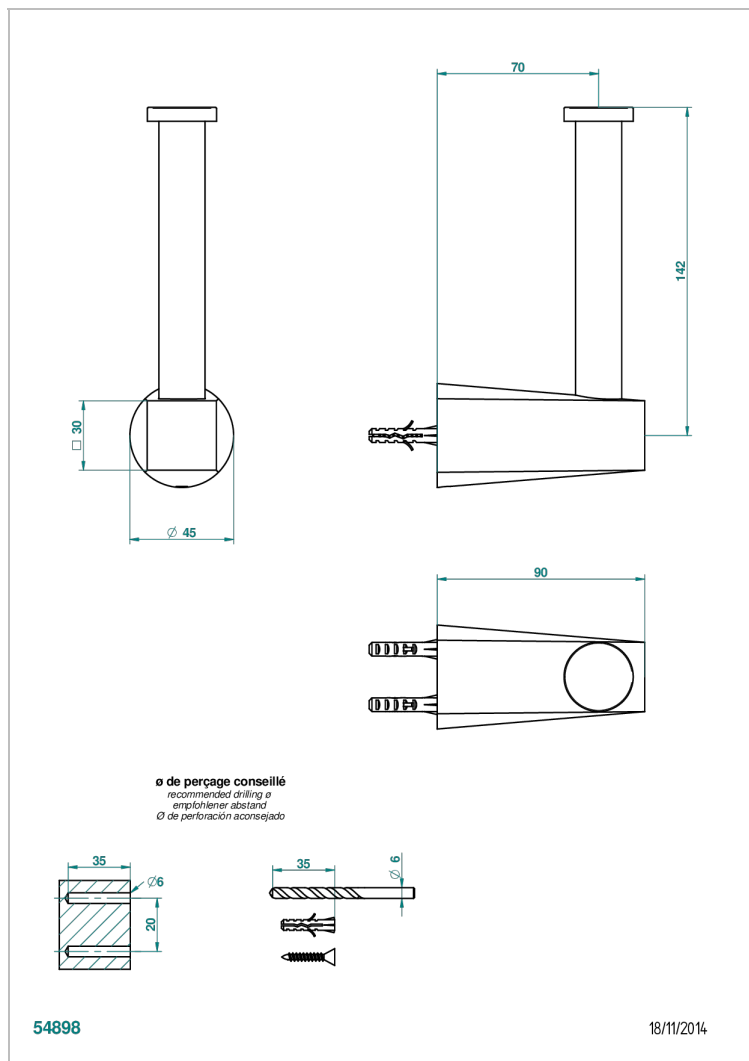

# METAMORPHOSE WHITE CERAMIC

G6E-542

Wall mounted WC reserve paper holder

## CHARACTERISTIC

- Métamorphose White Ceramic
- Wall mounted WC reserve paper holder