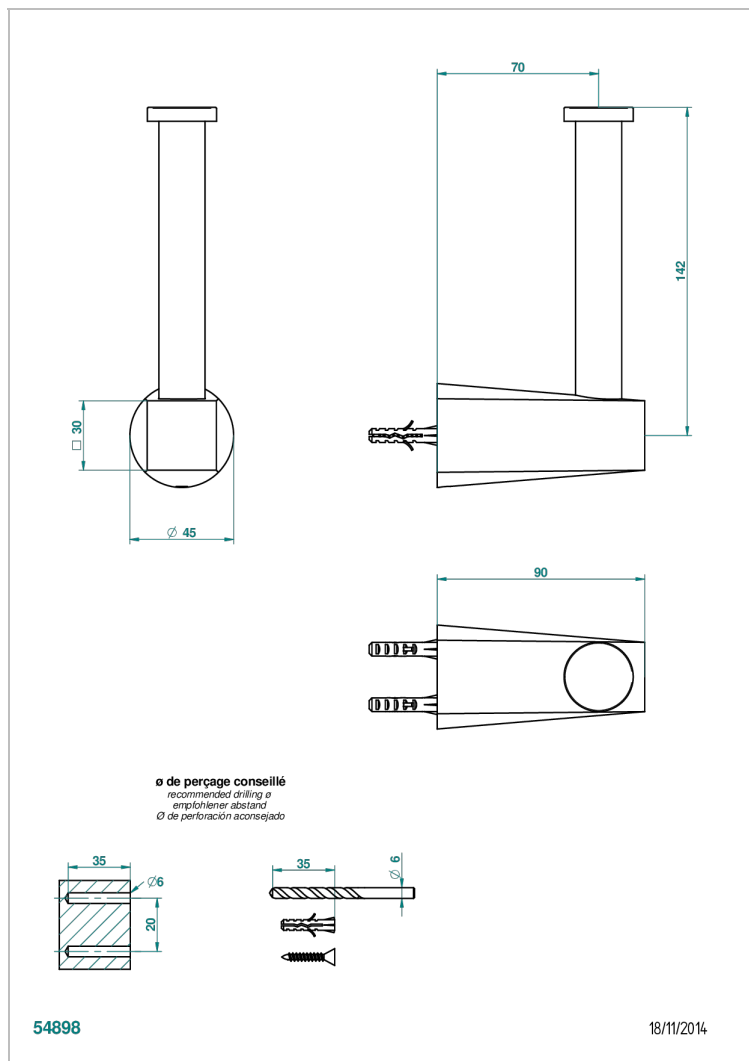

METAMORPHOSE BLACK CERAMIC

G6D-542

Reserve toilet paper holder

CHARACTERISTIC

- Métamorphose Black Ceramic
- Reserve toilet paper holder

AVAILABLE FINITIONS

Black ceram - D30
Blush PVD - H62
Brass color PVD - H49
Brown bronze color PVD - F33
Chrome polished - A02
Copper antique matt, coated - H07