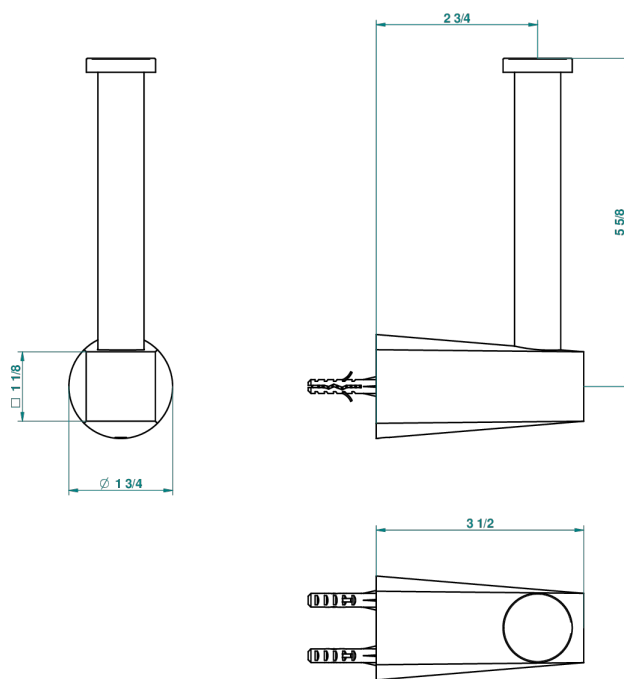

METAMORPHOSE BLACK CERAMIC

G6D-542

Reserve toilet paper holder

54898

18/11/2014

CHARACTERISTIC

- Métamorphose Black Ceramic
- Reserve toilet paper holder

AVAILABLE FINITIONS

Black ceram - D30
Blush PVD - H62
Brass color PVD - H49
Brown bronze color PVD - F33
Chrome polished - A02
Copper antique matt, coated - H07

Gold color PVD - H52
Gold mat - F07
Gold polished - F01
Graphite PVD - H64
Light coated bronze - D01
Matt Umber PVD - H67

Matt blush PVD - H60
Matt brass color PVD - H50
Matt brown bronze color PVD - F34
Matt chrome (American satin) - C02
Matt gold color PVD - H53
Matt graphite PVD - H65

Matt nickel (American satin) - C01
Matt nickel color PVD - H56
Nickel antique / Sovereign - H28
Nickel color PVD - H55
Nickel polished - B01
Soft gold - F30

Soft matt gold - F31
Umber PVD - H66