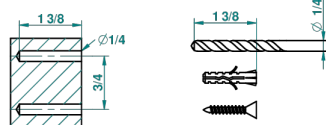

METAMORPHOSE BLACK CERAMIC

G6D-542

Reserve toilet paper holder

54898

18/11/2014

CHARACTERISTIC

- Métamorphose Black Ceramic
- Reserve toilet paper holder

AVAILABLE FINITIONS

Black ceram - D30
Blush PVD - H62
Brass color PVD - H49
Brown bronze color PVD - F33
Chrome polished - A02
Copper antique matt, coated - H07

Gold color PVD - H52
Gold mat - F07
Gold polished - F01
Graphite PVD - H64
Light coated bronze - D01
Matt Umber PVD - H67

Matt blush PVD - H60
Matt brass color PVD - H50
Matt brown bronze color PVD - F34
Matt chrome (American satin) - C02
Matt gold color PVD - H53
Matt graphite PVD - H65

Matt nickel (American satin) - C01
Matt nickel color PVD - H56
Nickel antique / Sovereign - H28
Nickel color PVD - H55
Nickel polished - B01
Soft gold - F30

Soft matt gold - F31
Umber PVD - H66