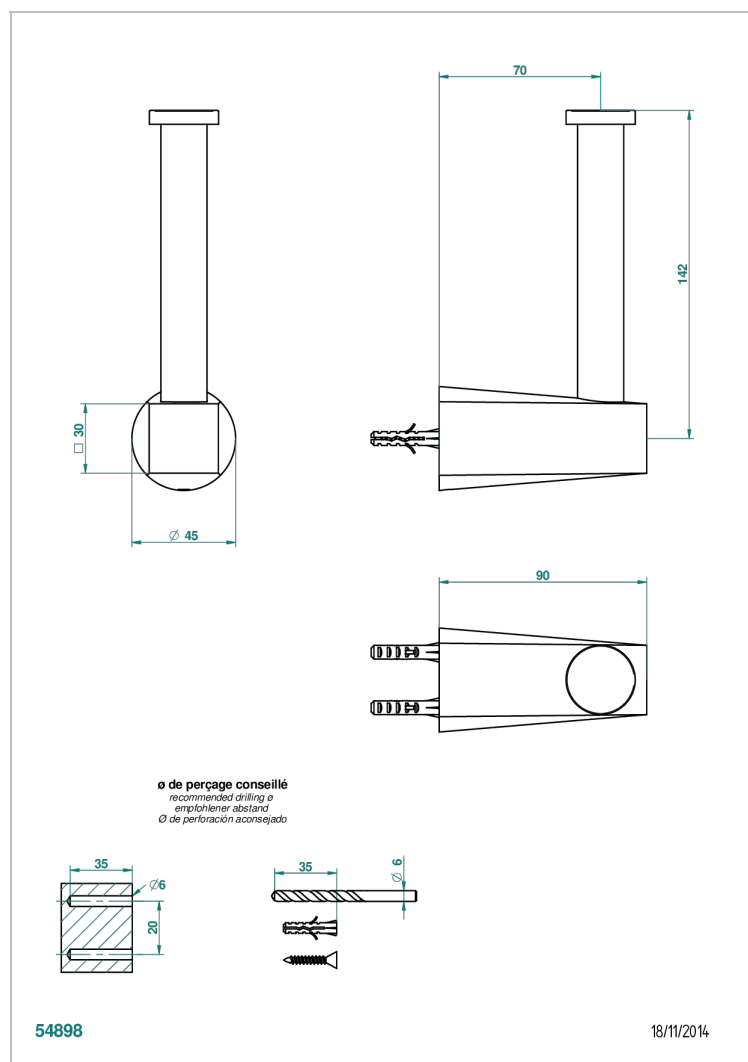

METAMORPHOSE BLACK CERAMIC

G6D-542

Wall mounted WC reserve paper holder

CHARACTERISTIC

- Métamorphose Black Ceramic
- Wall mounted WC reserve paper holder

AVAILABLE FINITIONS

Antique nickel - H28
Black ceram - D30
Blush PVD - H62
Brass color PVD - H49
Brown bronze color PVD - F33
Gold color PVD - H52