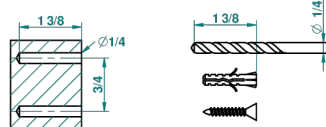

METAMORPHOSE BLACK CERAMIC

G6D-542

Wall mounted WC reserve paper holder

54898

18/11/2014

CHARACTERISTIC

- Métamorphose Black Ceramic
- Wall mounted WC reserve paper holder

AVAILABLE FINITIONS

Antique nickel - H28
Black ceram - D30
Blush PVD - H62
Brass color PVD - H49
Brown bronze color PVD - F33
Gold color PVD - H52

Graphite PVD - H64
Lacquered light bronze - D01
Matt Umber PVD - H67
Matt blush PVD - H60
Matt brass color PVD - H50
Matt brown bronze color PVD - F34

Matt chrome - C02
Matt gold - F07
Matt gold color PVD - H53
Matt graphite PVD - H65
Matt nickel (color finish) - C01
Matt nickel color PVD - H56

Nickel color PVD - H55
Polished chrome (color finish) - A02
Polished gold (color finish) - F01
Polished nickel - B01
Soft gold - F30
Soft matt gold - F31

Umber PVD - H66
Varnished matt antique red copper
(color finish) - H07