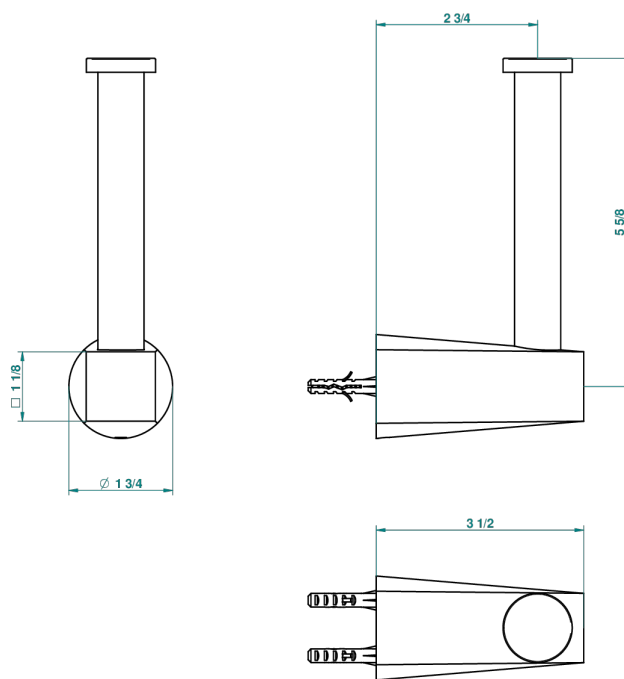

METAMORPHOSE BLACK CERAMIC

G6D-542

Wall mounted WC reserve paper holder

54898

18/11/2014

CHARACTERISTIC

- Métamorphose Black Ceramic
- Wall mounted WC reserve paper holder

AVAILABLE FINITIONS

Antique nickel - H28
Black ceram - D30
Blush PVD - H62
Brass color PVD - H49
Brown bronze color PVD - F33
Gold color PVD - H52

Graphite PVD - H64
Lacquered light bronze - D01
Matt Umber PVD - H67
Matt blush PVD - H60
Matt brass color PVD - H50
Matt brown bronze color PVD - F34

Matt chrome - C02
Matt gold - F07
Matt gold color PVD - H53
Matt graphite PVD - H65
Matt nickel (color finish) - C01
Matt nickel color PVD - H56

Nickel color PVD - H55
Polished chrome (color finish) - A02
Polished gold (color finish) - F01
Polished nickel - B01
Soft gold - F30
Soft matt gold - F31

Umber PVD - H66
Varnished matt antique red copper
(color finish) - H07