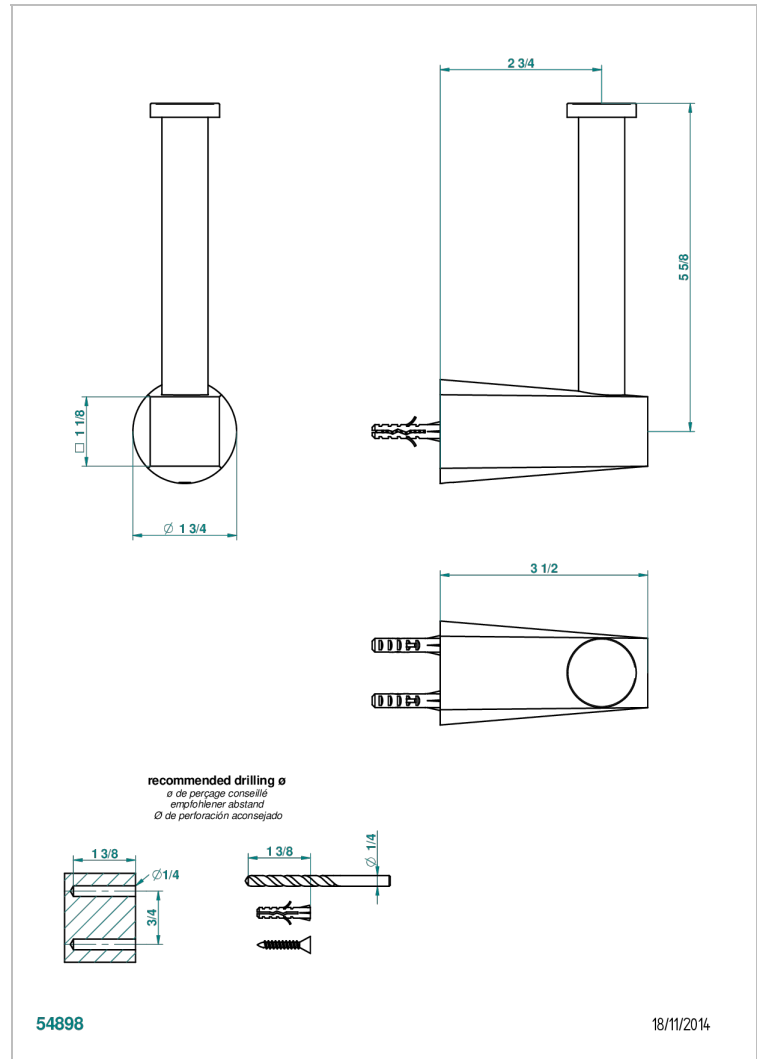

METAMORPHOSE CARBON

G6C-542

Reserve toilet paper holder

CHARACTERISTIC

- Métamorphose Carbon
- Reserve toilet paper holder

AVAILABLE FINITIONS

Black ceram - D30
Blush PVD - H62
Brass color PVD - H49
Brown bronze color PVD - F33
Chrome polished - A02
Copper antique matt, coated - H07