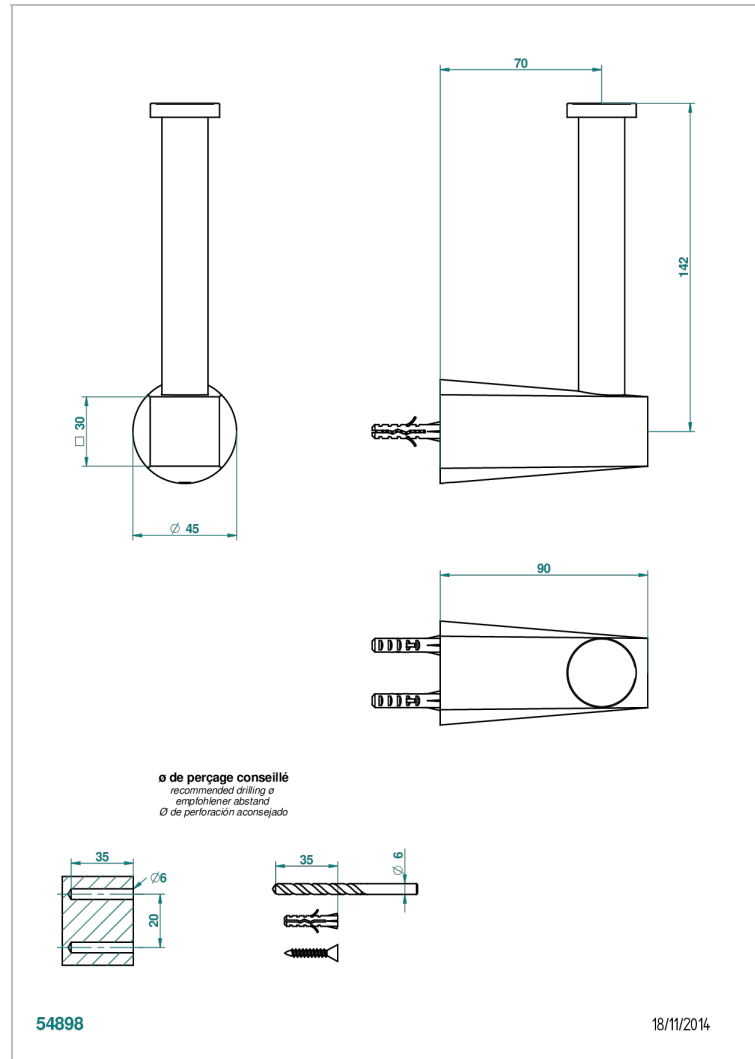

# METAMORPHOSE CARBON

G6C-542

Wall mounted WC reserve paper holder

THG<sup>®</sup>  
PARIS

## CHARACTERISTIC

- Métamorphose Carbon
- Wall mounted WC reserve paper holder