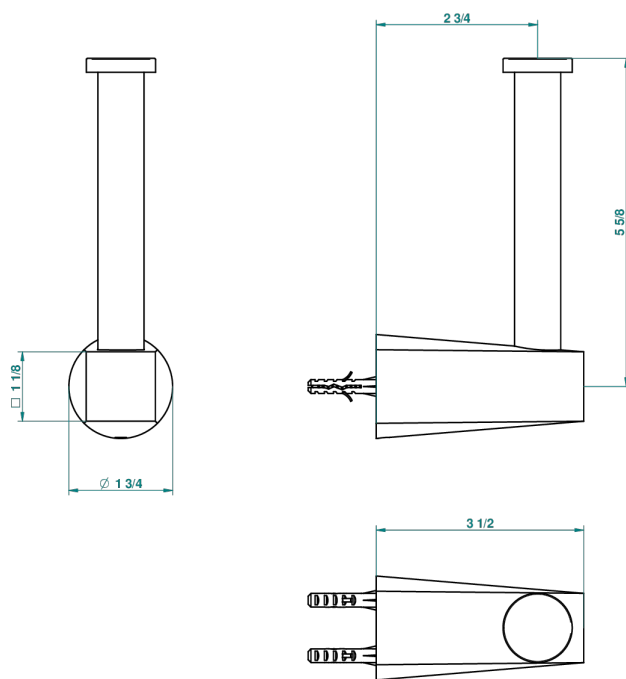

METAMORPHOSE CARBON

G6C-542

Wall mounted WC reserve paper holder

54898

18/11/2014

CHARACTERISTIC

- Métamorphose Carbon
- Wall mounted WC reserve paper holder

AVAILABLE FINITIONS

Antique nickel - H28
Black ceram - D30
Blush PVD - H62
Brass color PVD - H49
Brown bronze color PVD - F33
Gold color PVD - H52

Graphite PVD - H64
Lacquered light bronze - D01
Matt Umber PVD - H67
Matt blush PVD - H60
Matt brass color PVD - H50
Matt brown bronze color PVD - F34

Matt chrome - C02
Matt gold - F07
Matt gold color PVD - H53
Matt graphite PVD - H65
Matt nickel (color finish) - C01
Matt nickel color PVD - H56

Nickel color PVD - H55
Polished chrome (color finish) - A02
Polished gold (color finish) - F01
Polished nickel - B01
Soft gold - F30
Soft matt gold - F31

Umber PVD - H66
Varnished matt antique red copper
(color finish) - H07