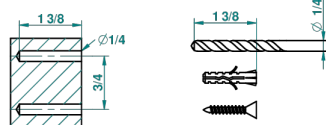

METAMORPHOSE CARBON

G6C-542

Wall mounted WC reserve paper holder

54898

18/11/2014

CHARACTERISTIC

- Métamorphose Carbon
- Wall mounted WC reserve paper holder

AVAILABLE FINITIONS

Antique nickel - H28
Black ceram - D30
Blush PVD - H62
Brass color PVD - H49
Brown bronze color PVD - F33
Gold color PVD - H52

Graphite PVD - H64
Lacquered light bronze - D01
Matt Umber PVD - H67
Matt blush PVD - H60
Matt brass color PVD - H50
Matt brown bronze color PVD - F34

Matt chrome - C02
Matt gold - F07
Matt gold color PVD - H53
Matt graphite PVD - H65
Matt nickel (color finish) - C01
Matt nickel color PVD - H56

Nickel color PVD - H55
Polished chrome (color finish) - A02
Polished gold (color finish) - F01
Polished nickel - B01
Soft gold - F30
Soft matt gold - F31

Umber PVD - H66
Varnished matt antique red copper
(color finish) - H07