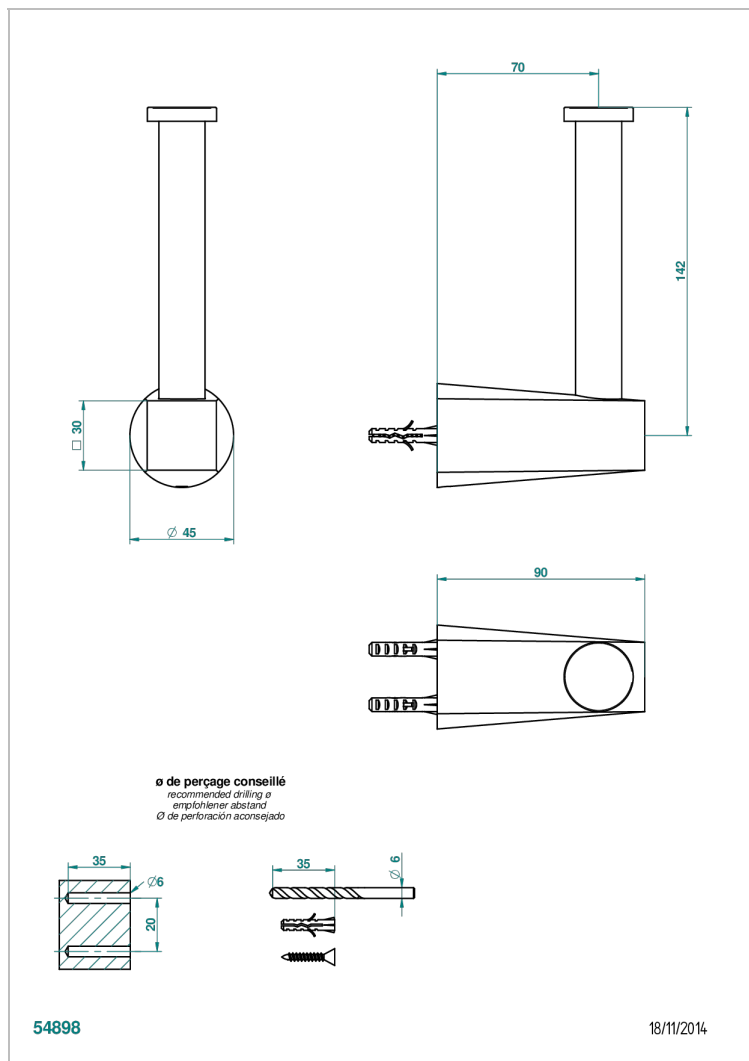

METAMORPHOSE WITH LEVER HANDLES

G6B-542

Reserve toilet paper holder

CHARACTERISTIC

- Métamorphose with lever handles
- Reserve toilet paper holder

AVAILABLE FINITIONS

Black ceram - D30
Blush PVD - H62
Brass color PVD - H49
Brown bronze color PVD - F33
Chrome polished - A02
Copper antique matt, coated - H07