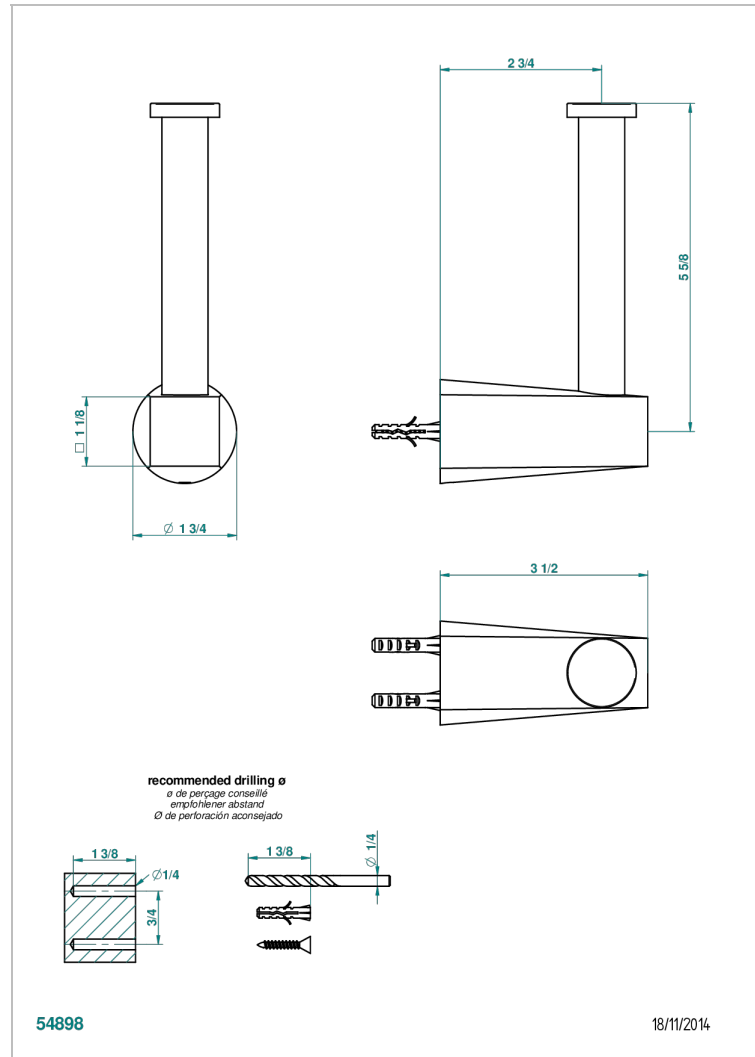

METAMORPHOSE WITH LEVER HANDLES

G6B-542

Reserve toilet paper holder

CHARACTERISTIC

- Métamorphose with lever handles
- Reserve toilet paper holder

AVAILABLE FINITIONS

Black ceram - D30
 Blush PVD - H62
 Brass color PVD - H49
 Brown bronze color PVD - F33
 Chrome polished - A02
 Copper antique matt, coated - H07