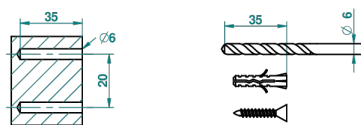

METAMORPHOSE WITH LEVER

G6B-542

Wall mounted WC reserve paper holder

54898

18/11/2014

CHARACTERISTIC

- Métamorphose with lever
- Wall mounted WC reserve paper holder

AVAILABLE FINITIONS

Antique nickel - H28
Black ceram - D30
Blush PVD - H62
Brass color PVD - H49
Brown bronze color PVD - F33
Gold color PVD - H52

Graphite PVD - H64
Lacquered light bronze - D01
Matt Umber PVD - H67
Matt blush PVD - H60
Matt brass color PVD - H50
Matt brown bronze color PVD - F34

Matt chrome - C02
Matt gold - F07
Matt gold color PVD - H53
Matt graphite PVD - H65
Matt nickel (color finish) - C01
Matt nickel color PVD - H56

Nickel color PVD - H55
Polished chrome (color finish) - A02
Polished gold (color finish) - F01
Polished nickel - B01
Soft gold - F30
Soft matt gold - F31

Umber PVD - H66
Varnished matt antique red copper
(color finish) - H07