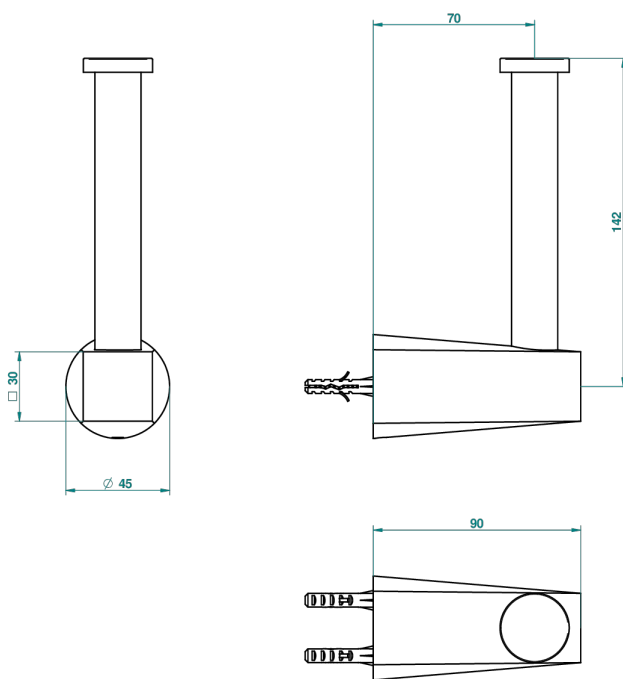

METAMORPHOSE WITH LEVER

G6B-542

Wall mounted WC reserve paper holder

54898

18/11/2014

CHARACTERISTIC

- Métamorphose with lever
- Wall mounted WC reserve paper holder

AVAILABLE FINITIONS

Antique nickel - H28
Black ceram - D30
Blush PVD - H62
Brass color PVD - H49
Brown bronze color PVD - F33
Gold color PVD - H52

Graphite PVD - H64
Lacquered light bronze - D01
Matt Umber PVD - H67
Matt blush PVD - H60
Matt brass color PVD - H50
Matt brown bronze color PVD - F34

Matt chrome - C02
Matt gold - F07
Matt gold color PVD - H53
Matt graphite PVD - H65
Matt nickel (color finish) - C01
Matt nickel color PVD - H56

Nickel color PVD - H55
Polished chrome (color finish) - A02
Polished gold (color finish) - F01
Polished nickel - B01
Soft gold - F30
Soft matt gold - F31

Umber PVD - H66
Varnished matt antique red copper
(color finish) - H07