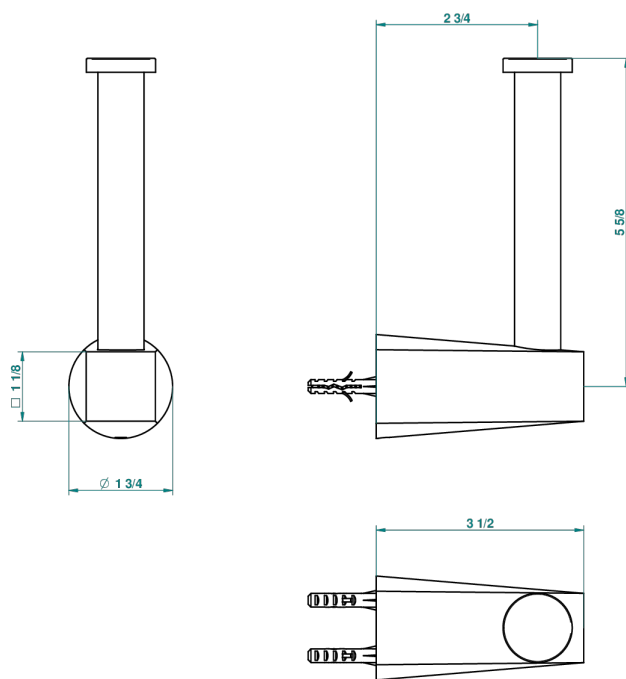

METAMORPHOSE WITH LEVER

G6B-542

Wall mounted WC reserve paper holder

54898

18/11/2014

CHARACTERISTIC

- Métamorphose with lever
- Wall mounted WC reserve paper holder

AVAILABLE FINITIONS

Antique nickel - H28
Black ceram - D30
Blush PVD - H62
Brass color PVD - H49
Brown bronze color PVD - F33
Gold color PVD - H52

Graphite PVD - H64
Lacquered light bronze - D01
Matt Umber PVD - H67
Matt blush PVD - H60
Matt brass color PVD - H50
Matt brown bronze color PVD - F34

Matt chrome - C02
Matt gold - F07
Matt gold color PVD - H53
Matt graphite PVD - H65
Matt nickel (color finish) - C01
Matt nickel color PVD - H56

Nickel color PVD - H55
Polished chrome (color finish) - A02
Polished gold (color finish) - F01
Polished nickel - B01
Soft gold - F30
Soft matt gold - F31

Umber PVD - H66
Varnished matt antique red copper (color finish) - H07