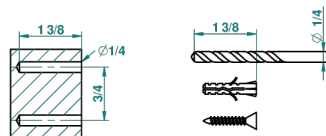

METAMORPHOSE WITH LEVER

G6B-542

Wall mounted WC reserve paper holder

54898

18/11/2014

CHARACTERISTIC

- Métamorphose with lever
- Wall mounted WC reserve paper holder

AVAILABLE FINITIONS

Antique nickel - H28
Black ceram - D30
Blush PVD - H62
Brass color PVD - H49
Brown bronze color PVD - F33
Gold color PVD - H52

Graphite PVD - H64
Lacquered light bronze - D01
Matt Umber PVD - H67
Matt blush PVD - H60
Matt brass color PVD - H50
Matt brown bronze color PVD - F34

Matt chrome - C02
Matt gold - F07
Matt gold color PVD - H53
Matt graphite PVD - H65
Matt nickel (color finish) - C01
Matt nickel color PVD - H56

Nickel color PVD - H55
Polished chrome (color finish) - A02
Polished gold (color finish) - F01
Polished nickel - B01
Soft gold - F30
Soft matt gold - F31

Umber PVD - H66
Varnished matt antique red copper (color finish) - H07