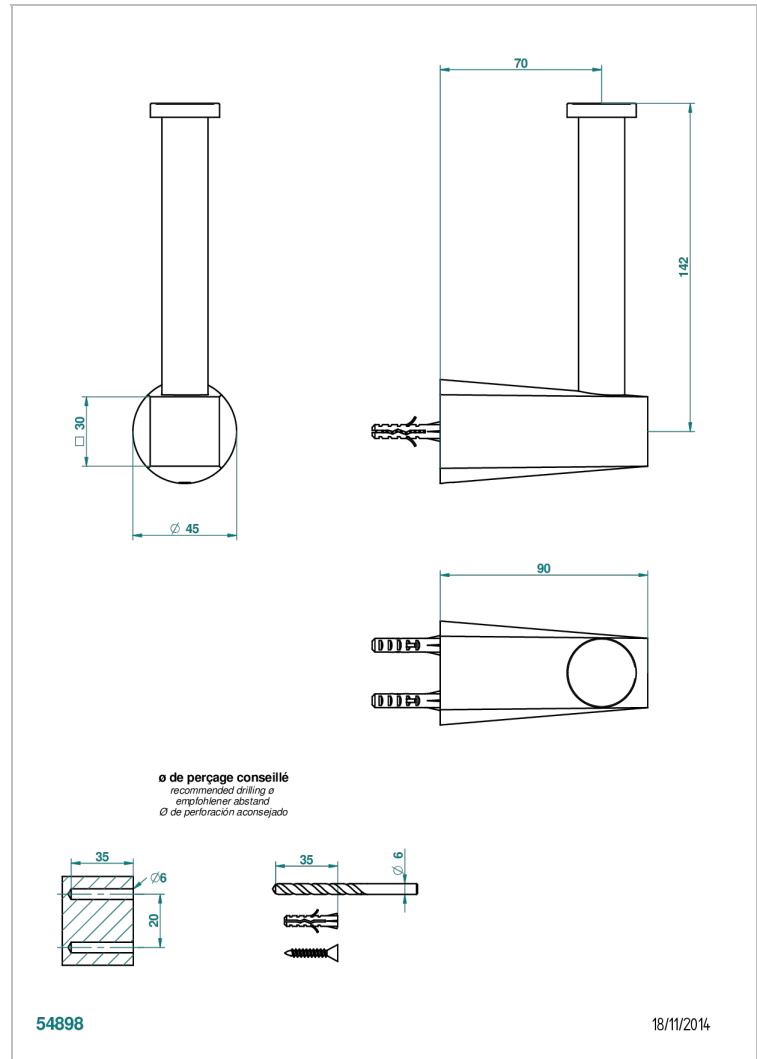

METAMORPHOSE WITH LEVER

G6B-542

Wall mounted WC reserve paper holder

THG[®]
PARIS

CHARACTERISTIC

- Métamorphose with lever
- Wall mounted WC reserve paper holder

AVAILABLE FINITIONS

Antique nickel - H28
Black ceram - D30
Blush PVD - H62
Brass color PVD - H49
Brown bronze color PVD - F33
Gold color PVD - H52