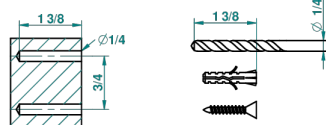

METAMORPHOSE WITH LEVER

G6B-542

Wall mounted WC reserve paper holder

54898

18/11/2014

CHARACTERISTIC

- Métamorphose with lever
- Wall mounted WC reserve paper holder

AVAILABLE FINITIONS

Antique nickel - H28
Black ceram - D30
Blush PVD - H62
Brass color PVD - H49
Brown bronze color PVD - F33
Gold color PVD - H52

Graphite PVD - H64
Lacquered light bronze - D01
Matt Umber PVD - H67
Matt blush PVD - H60
Matt brass color PVD - H50
Matt brown bronze color PVD - F34

Matt chrome - C02
Matt gold - F07
Matt gold color PVD - H53
Matt graphite PVD - H65
Matt nickel (color finish) - C01
Matt nickel color PVD - H56

Nickel color PVD - H55
Polished chrome (color finish) - A02
Polished gold (color finish) - F01
Polished nickel - B01
Soft gold - F30
Soft matt gold - F31

Umber PVD - H66
Varnished matt antique red copper
(color finish) - H07