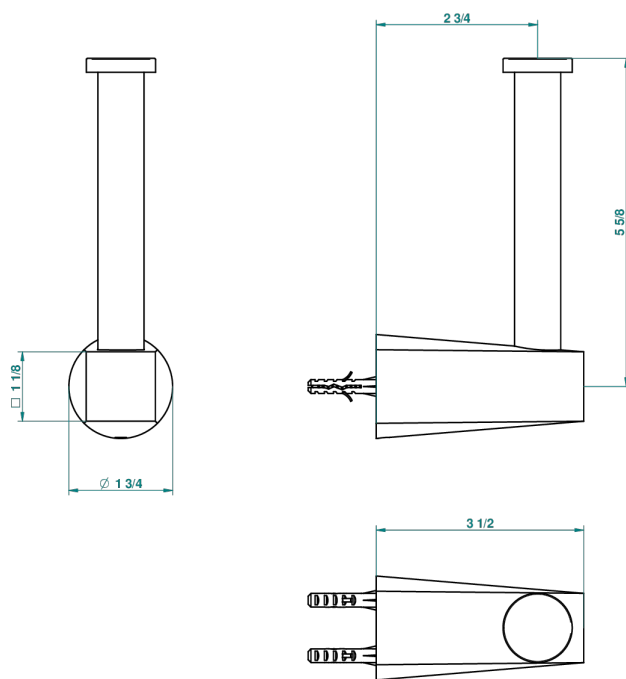

METAMORPHOSE WITH LEVER

G6B-542

Wall mounted WC reserve paper holder

54898

18/11/2014

CHARACTERISTIC

- Métamorphose with lever
- Wall mounted WC reserve paper holder

AVAILABLE FINITIONS

Antique nickel - H28
Black ceram - D30
Blush PVD - H62
Brass color PVD - H49
Brown bronze color PVD - F33
Gold color PVD - H52

Graphite PVD - H64
Lacquered light bronze - D01
Matt Umber PVD - H67
Matt blush PVD - H60
Matt brass color PVD - H50
Matt brown bronze color PVD - F34

Matt chrome - C02
Matt gold - F07
Matt gold color PVD - H53
Matt graphite PVD - H65
Matt nickel (color finish) - C01
Matt nickel color PVD - H56

Nickel color PVD - H55
Polished chrome (color finish) - A02
Polished gold (color finish) - F01
Polished nickel - B01
Soft gold - F30
Soft matt gold - F31

Umber PVD - H66
Varnished matt antique red copper
(color finish) - H07