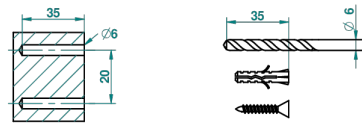

METAMORPHOSE

G6A-542

Reserve toilet paper holder

THG®
PARIS

54898

18/11/2014

CHARACTERISTIC

- Métamorphose
- Reserve toilet paper holder

AVAILABLE FINITIONS

Black ceram - D30
Blush PVD - H62
Brass color PVD - H49
Brown bronze color PVD - F33
Chrome polished - A02
Copper antique matt, coated - H07

Gold color PVD - H52
Gold mat - F07
Gold polished - F01
Graphite PVD - H64
Light coated bronze - D01
Matt Umber PVD - H67

Matt blush PVD - H60
Matt brass color PVD - H50
Matt brown bronze color PVD - F34
Matt chrome (American satin) - C02
Matt gold color PVD - H53
Matt graphite PVD - H65

Matt nickel (American satin) - C01
Matt nickel color PVD - H56
Nickel antique / Sovereign - H28
Nickel color PVD - H55
Nickel polished - B01
Soft gold - F30

Soft matt gold - F31
Umber PVD - H66