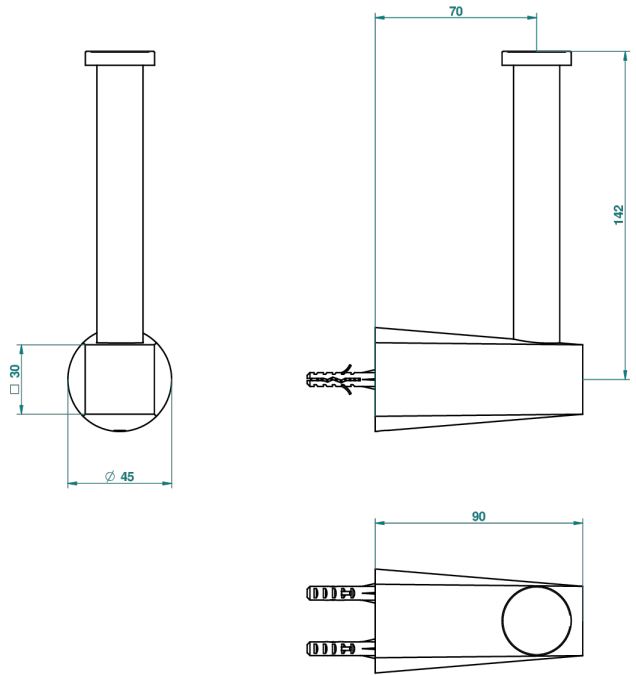

METAMORPHOSE

G6A-542

Reserve toilet paper holder

THG®
PARIS

54898

18/11/2014

CHARACTERISTIC

- Métamorphose
- Reserve toilet paper holder

AVAILABLE FINITIONS

Black ceram - D30
Blush PVD - H62
Brass color PVD - H49
Brown bronze color PVD - F33
Chrome polished - A02
Copper antique matt, coated - H07

Gold color PVD - H52
Gold mat - F07
Gold polished - F01
Graphite PVD - H64
Light coated bronze - D01
Matt Umber PVD - H67

Matt blush PVD - H60
Matt brass color PVD - H50
Matt brown bronze color PVD - F34
Matt chrome (American satin) - C02
Matt gold color PVD - H53
Matt graphite PVD - H65

Matt nickel (American satin) - C01
Matt nickel color PVD - H56
Nickel antique / Sovereign - H28
Nickel color PVD - H55
Nickel polished - B01
Soft gold - F30

Soft matt gold - F31
Umber PVD - H66