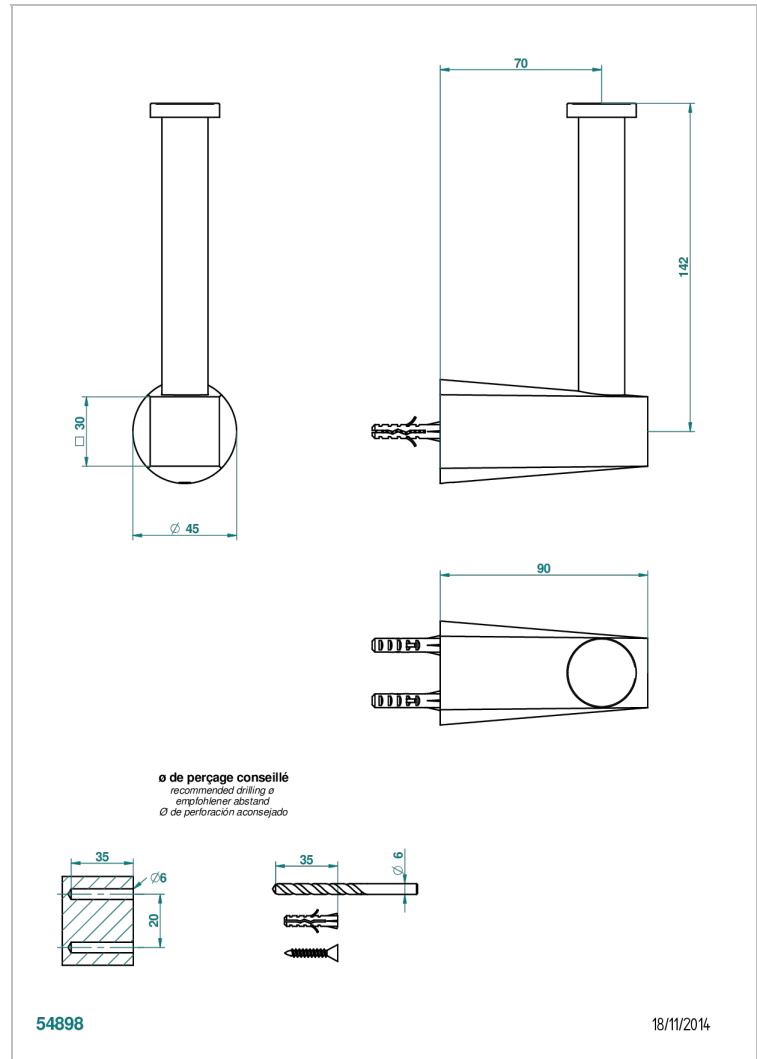

METAMORPHOSE

G6A-542

Wall mounted WC reserve paper holder

THG[®]
PARIS

CHARACTERISTIC

- Métamorphose
- Wall mounted WC reserve paper holder

AVAILABLE FINITIONS

Antique nickel - H28
Black ceram - D30
Blush PVD - H62
Brass color PVD - H49
Brown bronze color PVD - F33
Gold color PVD - H52