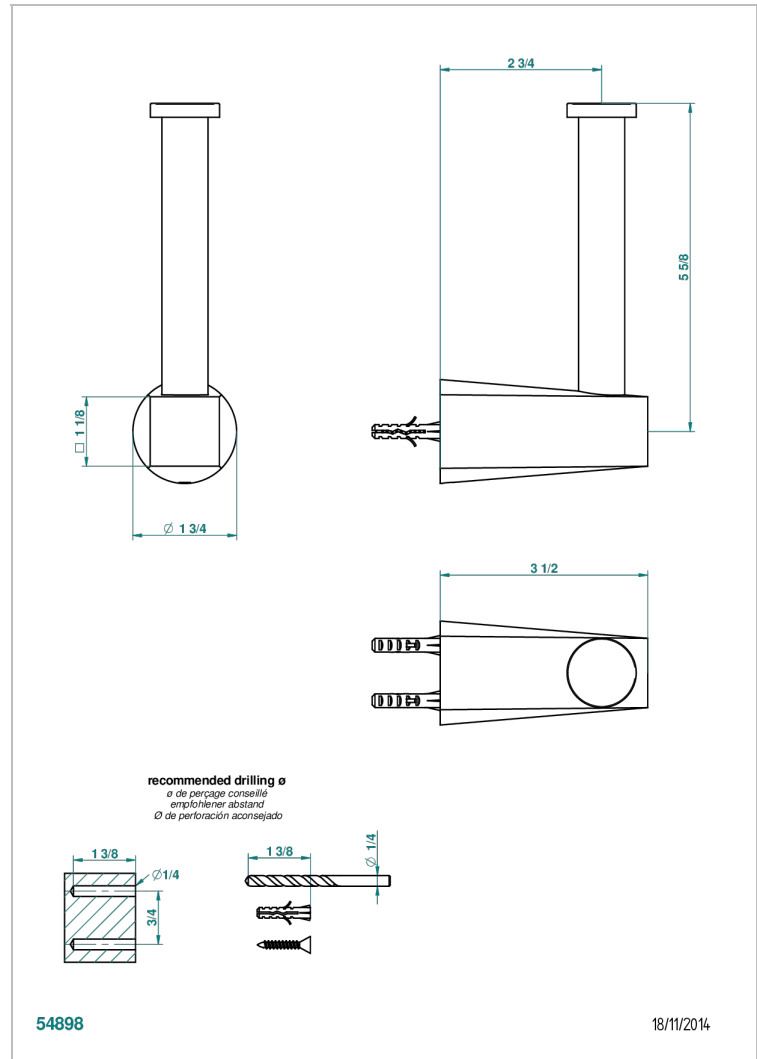

METAMORPHOSE

G6A-542

Wall mounted WC reserve paper holder

THG[®]
PARIS

CHARACTERISTIC

- Métamorphose
- Wall mounted WC reserve paper holder

AVAILABLE FINITIONS

Antique nickel - H28
Black ceram - D30
Blush PVD - H62
Brass color PVD - H49
Brown bronze color PVD - F33
Gold color PVD - H52