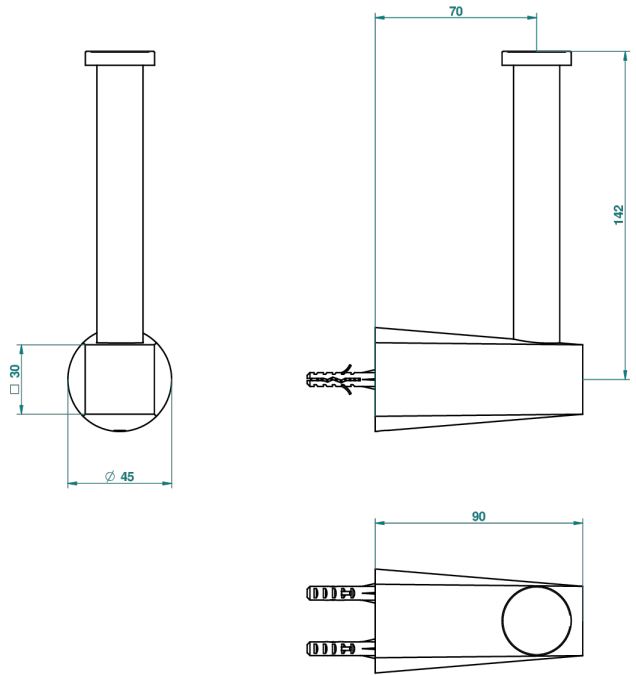

METAMORPHOSE

G6A-542

Wall mounted WC reserve paper holder

THG®
PARIS

54898

18/11/2014

CHARACTERISTIC

- Métamorphose
- Wall mounted WC reserve paper holder

AVAILABLE FINITIONS

Antique nickel - H28
Black ceram - D30
Blush PVD - H62
Brass color PVD - H49
Brown bronze color PVD - F33
Gold color PVD - H52

Graphite PVD - H64
Lacquered light bronze - D01
Matt Umber PVD - H67
Matt blush PVD - H60
Matt brass color PVD - H50
Matt brown bronze color PVD - F34

Matt chrome - C02
Matt gold - F07
Matt gold color PVD - H53
Matt graphite PVD - H65
Matt nickel (color finish) - C01
Matt nickel color PVD - H56

Nickel color PVD - H55
Polished chrome (color finish) - A02
Polished gold (color finish) - F01
Polished nickel - B01
Soft gold - F30
Soft matt gold - F31

Umber PVD - H66
Varnished matt antique red copper
(color finish) - H07