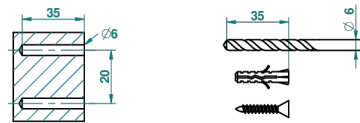

METAMORPHOSE

G6A-542

Wall mounted WC reserve paper holder

THG®
PARIS

54898

18/11/2014

CHARACTERISTIC

- Métamorphose
- Wall mounted WC reserve paper holder

AVAILABLE FINITIONS

Antique nickel - H28
Black ceram - D30
Blush PVD - H62
Brass color PVD - H49
Brown bronze color PVD - F33
Gold color PVD - H52

Graphite PVD - H64
Lacquered light bronze - D01
Matt Umber PVD - H67
Matt blush PVD - H60
Matt brass color PVD - H50
Matt brown bronze color PVD - F34

Matt chrome - C02
Matt gold - F07
Matt gold color PVD - H53
Matt graphite PVD - H65
Matt nickel (color finish) - C01
Matt nickel color PVD - H56

Nickel color PVD - H55
Polished chrome (color finish) - A02
Polished gold (color finish) - F01
Polished nickel - B01
Soft gold - F30
Soft matt gold - F31

Umber PVD - H66
Varnished matt antique red copper
(color finish) - H07