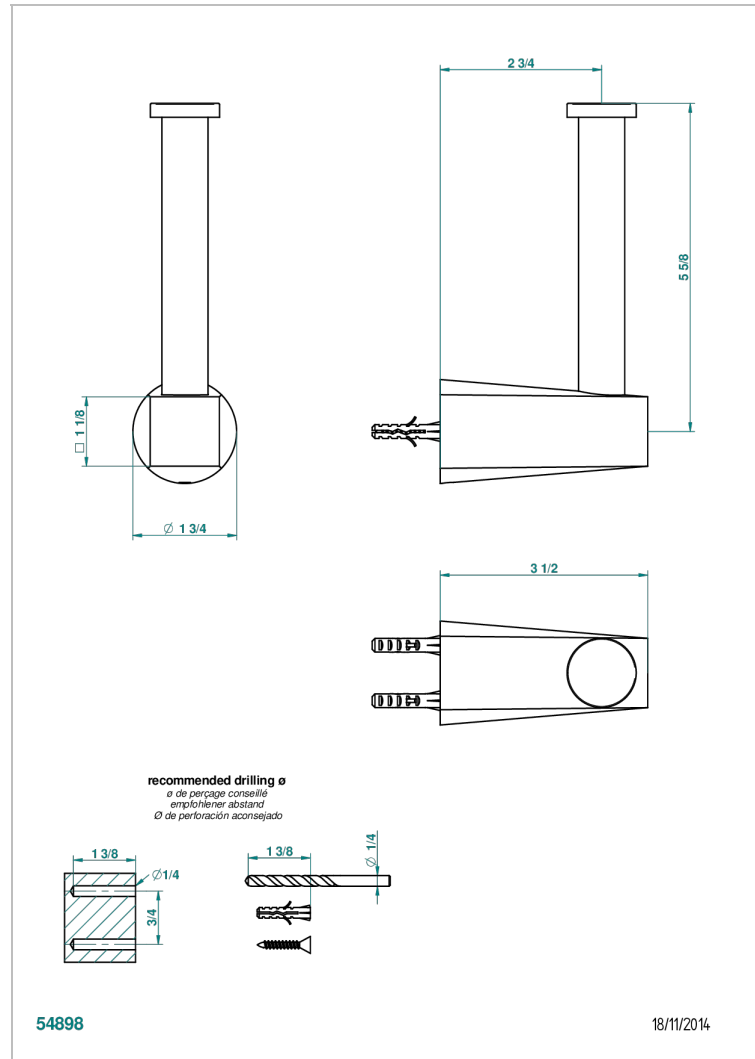

METAMORPHOSE

G6A-542

Wall mounted WC reserve paper holder

THG[®]
PARIS

CHARACTERISTIC

- Métamorphose
- Wall mounted WC reserve paper holder

AVAILABLE FINITIONS

Antique nickel - H28
Black ceram - D30
Blush PVD - H62
Brass color PVD - H49
Brown bronze color PVD - F33
Gold color PVD - H52