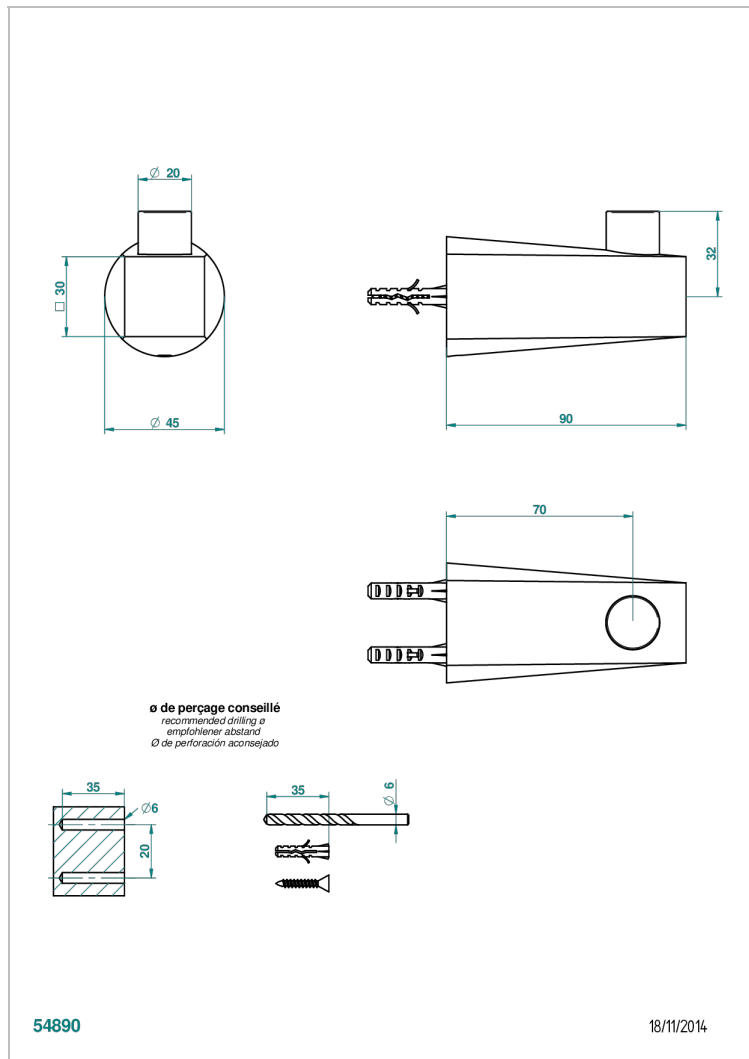

METAMORPHOSE WHITE CERAMIC

G6E-517

Robe hook

CHARACTERISTIC

- Métamorphose White Ceramic
- Robe hook

AVAILABLE FINITIONS

Black ceram - D30
Blush PVD - H62
Brass color PVD - H49
Brown bronze color PVD - F33
Chrome polished - A02
Copper antique matt, coated - H07