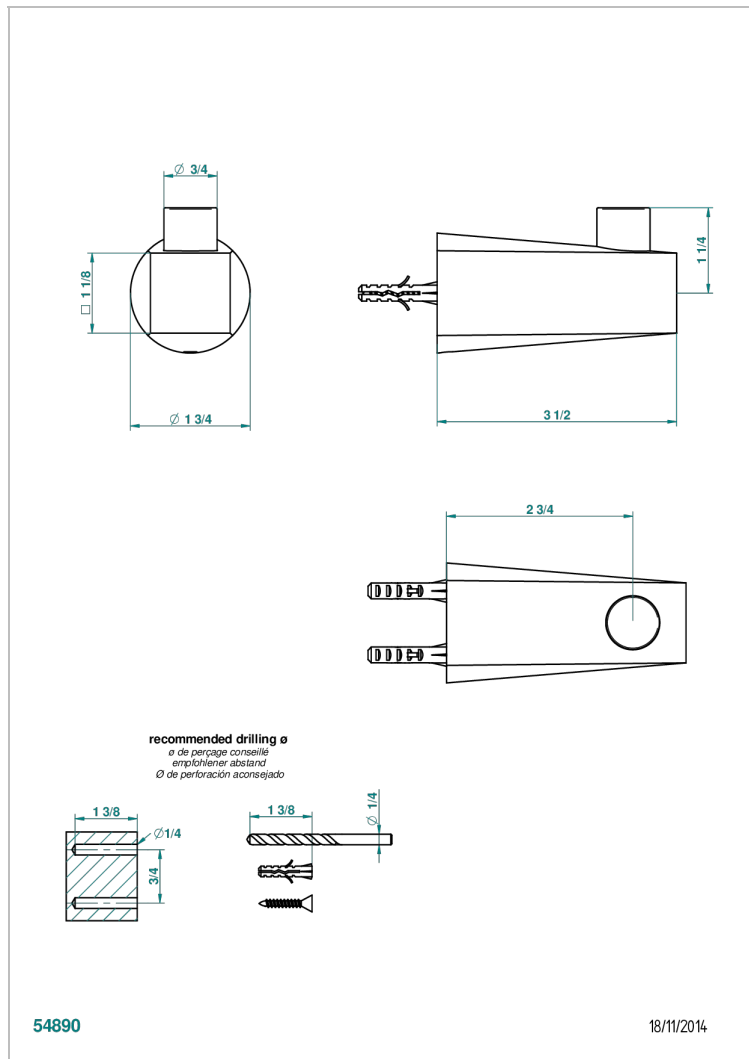

METAMORPHOSE WHITE CERAMIC

G6E-517

Robe hook

54890

18/11/2014

CHARACTERISTIC

- Métamorphose White Ceramic
- Robe hook

AVAILABLE FINITIONS