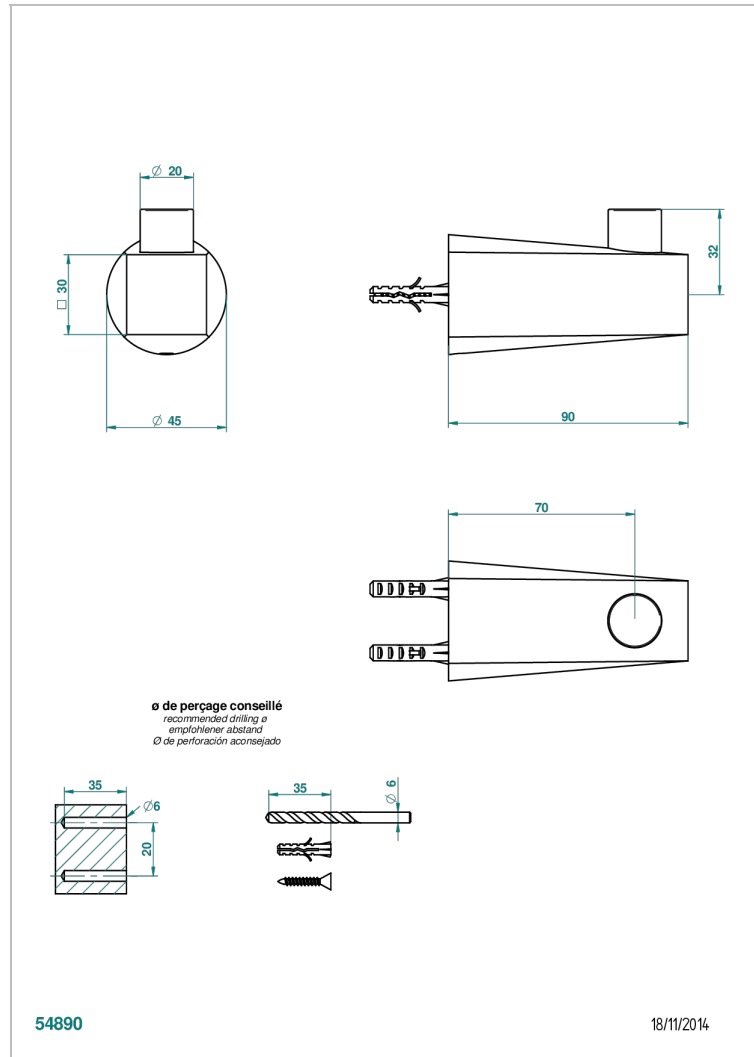

METAMORPHOSE WHITE CERAMIC

G6E-517

Single robe hook

CHARACTERISTIC

- Métamorphose White Ceramic
- Single robe hook

AVAILABLE FINITIONS

Antique nickel - H28
 Black ceram - D30
 Blush PVD - H62
 Brass color PVD - H49
 Brown bronze color PVD - F33
 Gold color PVD - H52