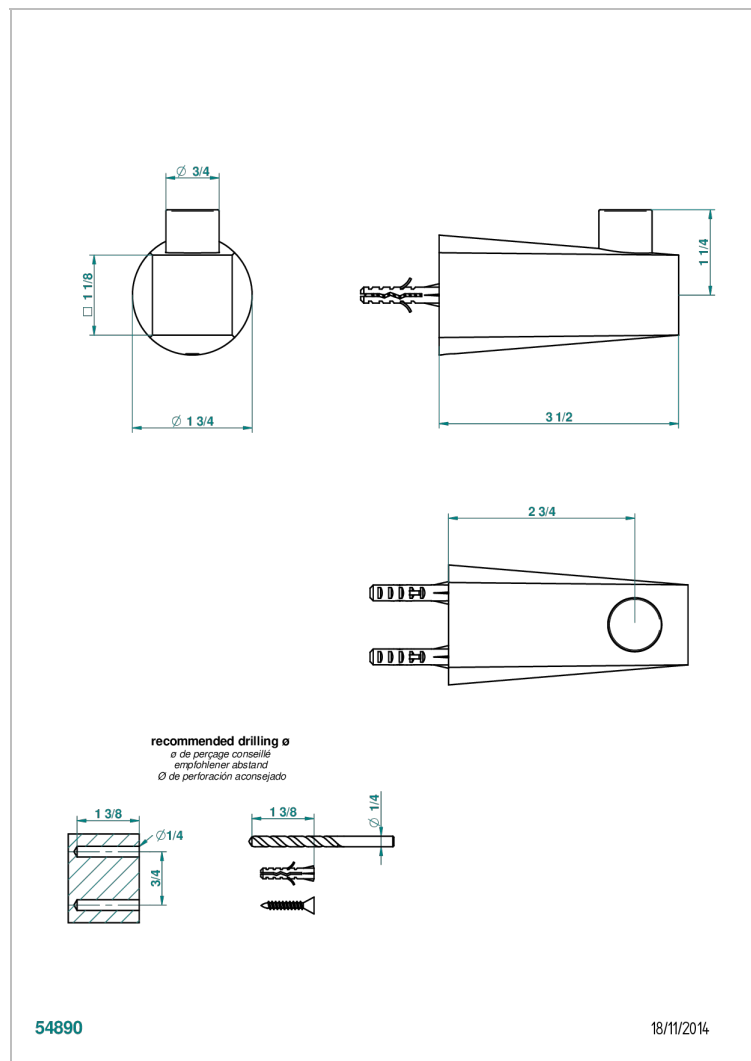

# METAMORPHOSE WHITE CERAMIC

G6E-517

Single robe hook

## CHARACTERISTIC

- Métamorphose White Ceramic
- Single robe hook