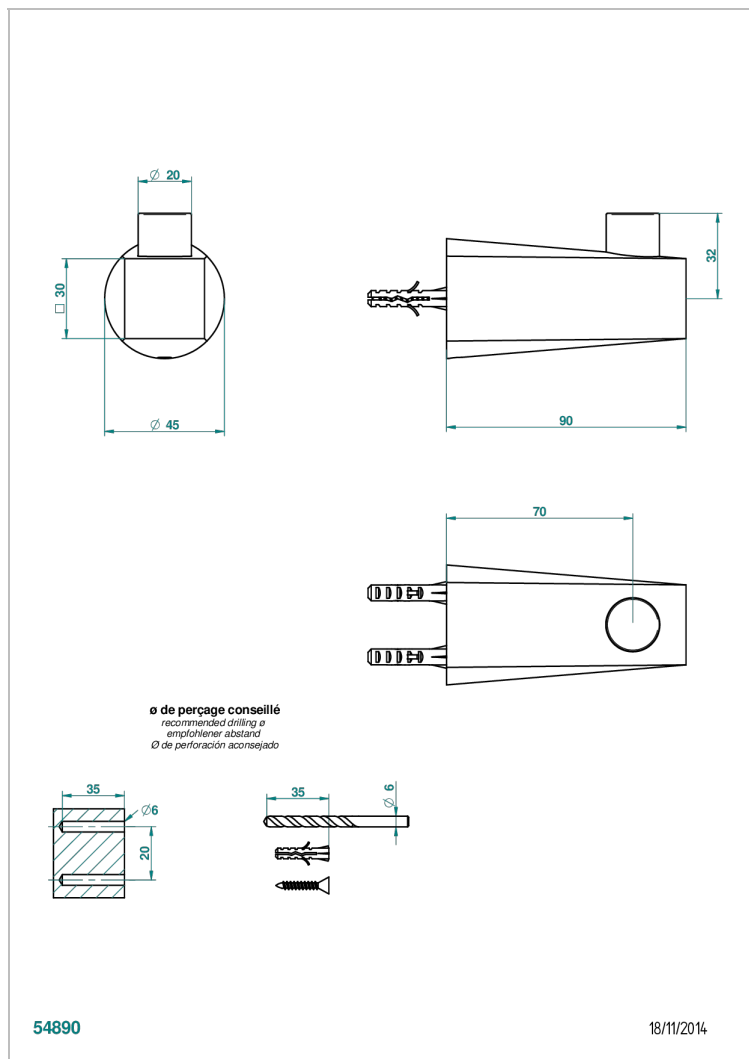

METAMORPHOSE WHITE CERAMIC

G6E-517

Single robe hook

CHARACTERISTIC

- Métamorphose White Ceramic
- Single robe hook

AVAILABLE FINITIONS

Antique nickel - H28
Black ceram - D30
Blush PVD - H62
Brass color PVD - H49
Brown bronze color PVD - F33
Gold color PVD - H52