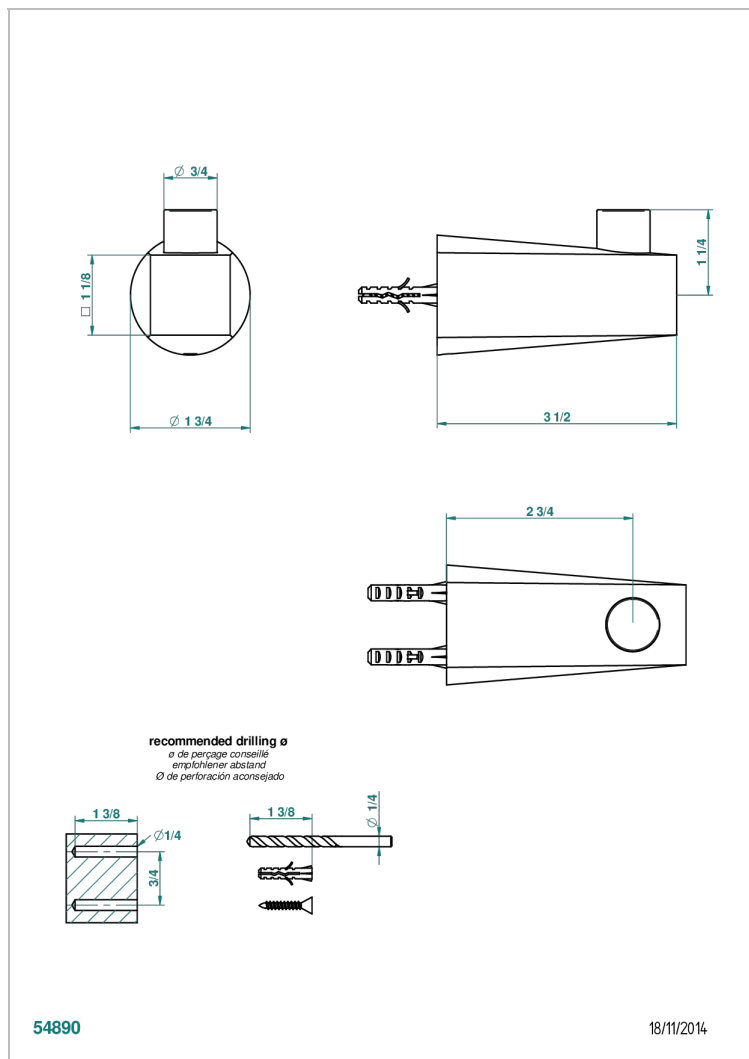

# METAMORPHOSE WHITE CERAMIC

G6E-517

Single robe hook

54890

18/11/2014

## CHARACTERISTIC

- Métamorphose White Ceramic
- Single robe hook