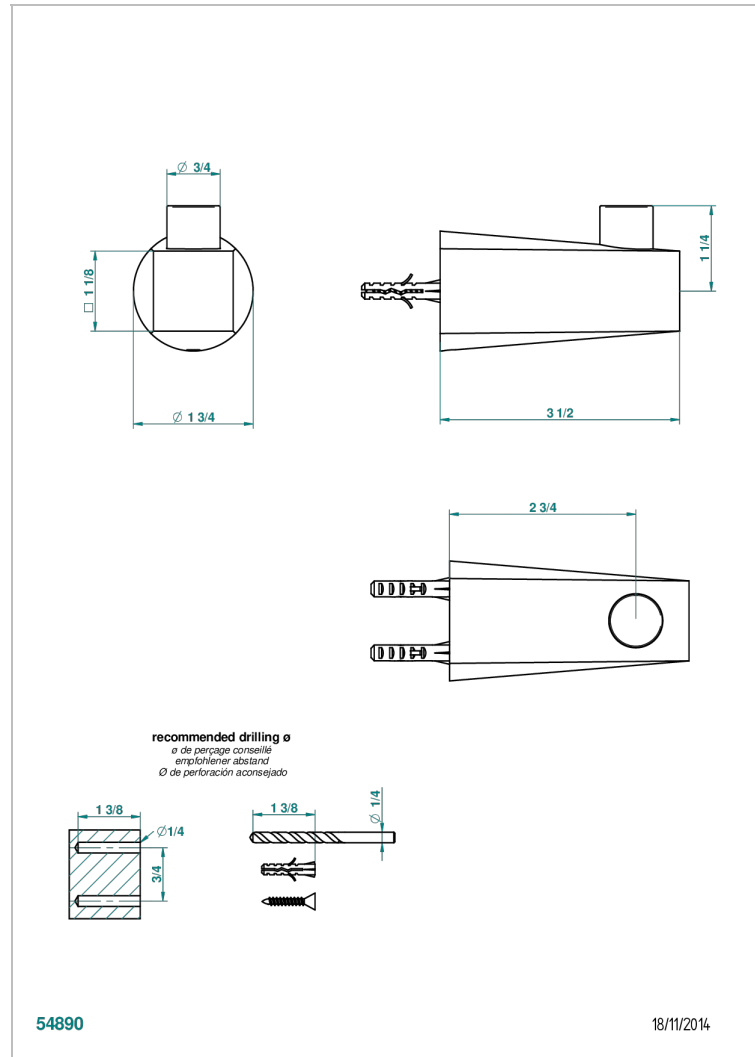

METAMORPHOSE WHITE CERAMIC

G6E-517

Single robe hook

THG[®]
PARIS

54890

18/11/2014

CHARACTERISTIC

- Métamorphose White Ceramic
- Single robe hook