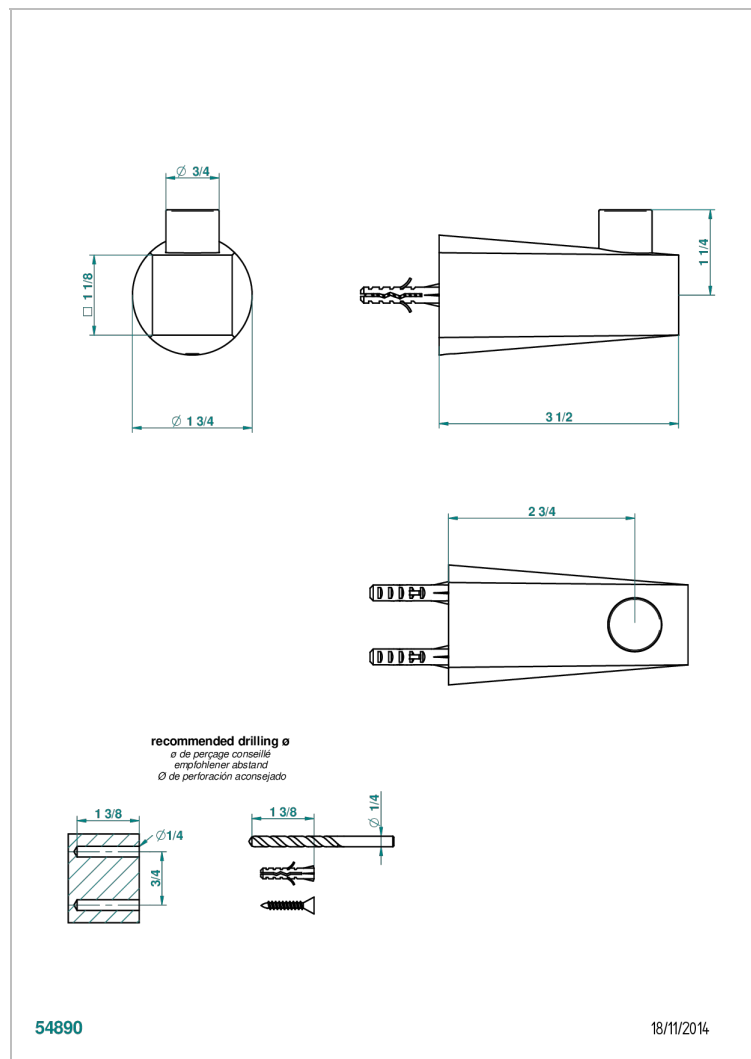

# METAMORPHOSE BLACK CERAMIC

G6D-517

Robe hook

54890

18/11/2014

## CHARACTERISTIC

- Métamorphose Black Ceramic
- Robe hook