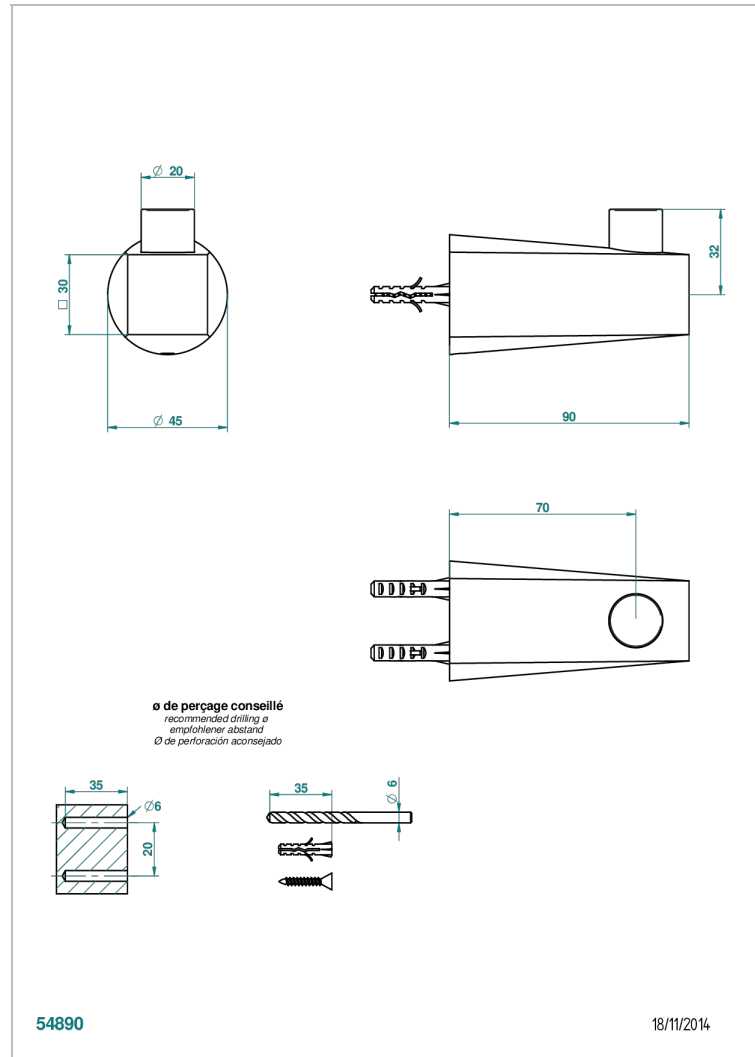

METAMORPHOSE BLACK CERAMIC

G6D-517

Single robe hook

THG[®]
PARIS

CHARACTERISTIC

- Métamorphose Black Ceramic
- Single robe hook

AVAILABLE FINITIONS

Antique nickel - H28
Black ceram - D30
Blush PVD - H62
Brass color PVD - H49
Brown bronze color PVD - F33
Gold color PVD - H52