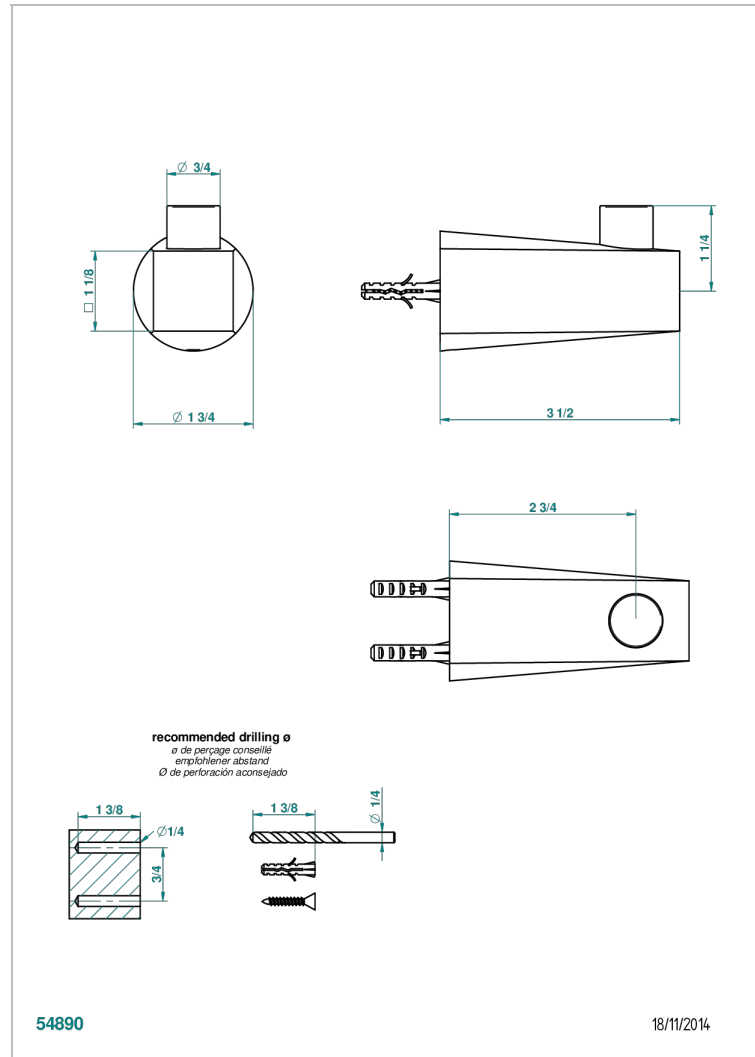

METAMORPHOSE BLACK CERAMIC

G6D-517

Single robe hook

THG[®]
PARIS

54890

18/11/2014

CHARACTERISTIC

- Métamorphose Black Ceramic
- Single robe hook