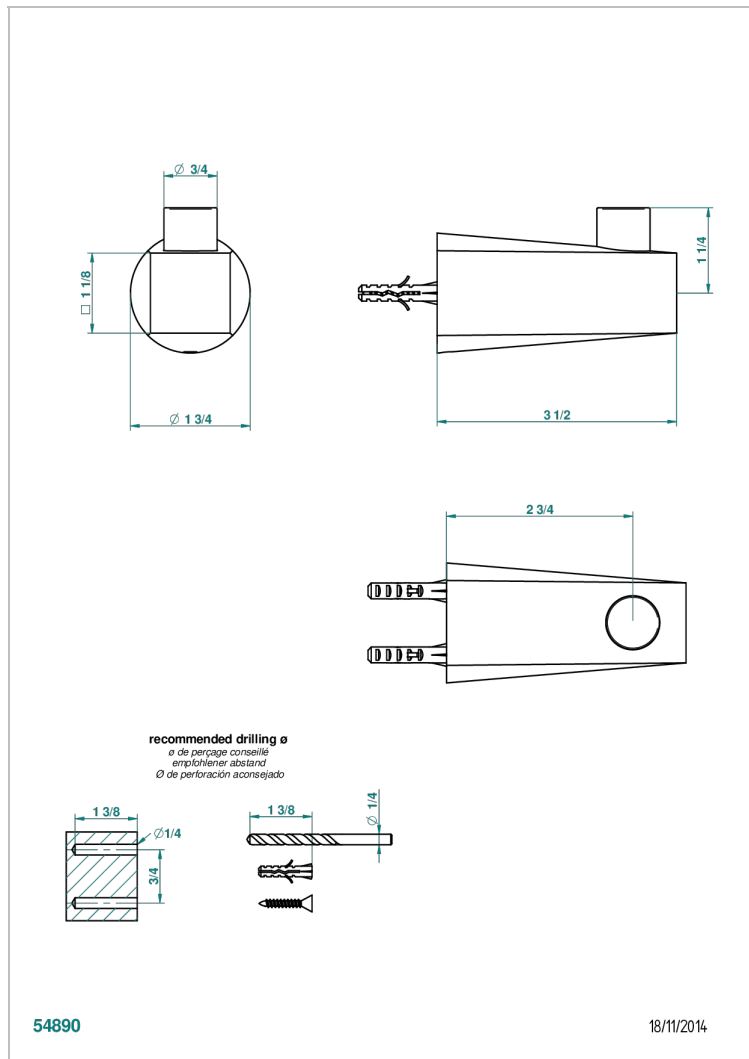

METAMORPHOSE BLACK CERAMIC

G6D-517

Single robe hook

54890

18/11/2014

CHARACTERISTIC

- Métamorphose Black Ceramic
- Single robe hook

AVAILABLE FINITIONS