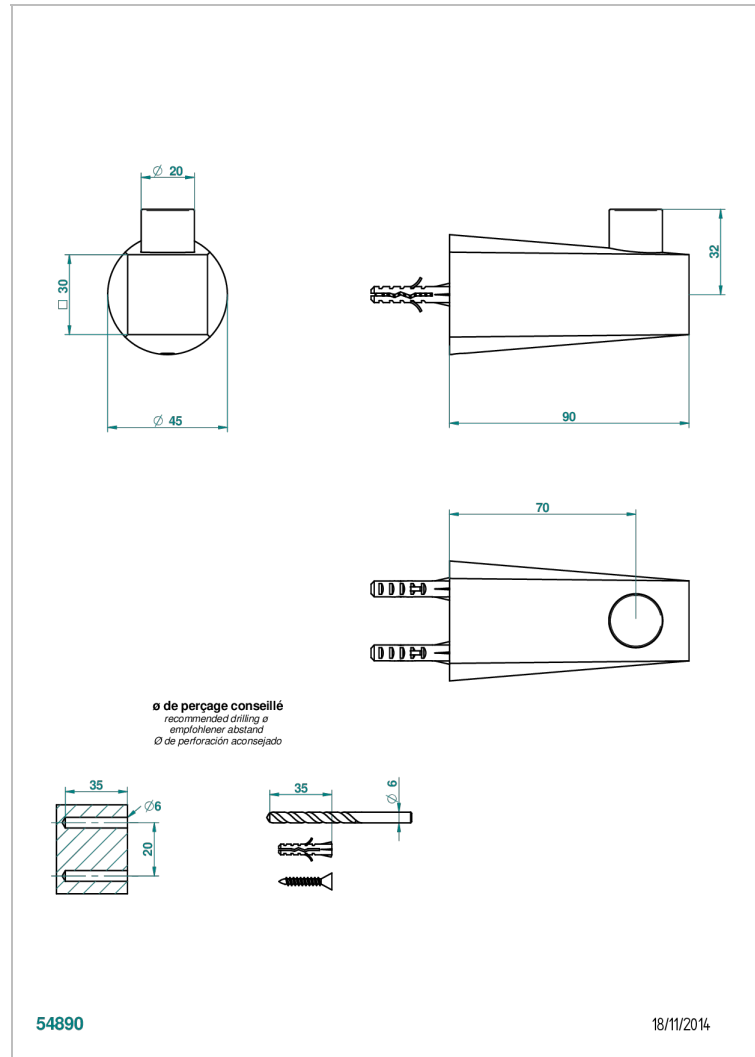

# METAMORPHOSE BLACK CERAMIC

G6D-517

Single robe hook

THG<sup>®</sup>  
PARIS

## CHARACTERISTIC

- Métamorphose Black Ceramic
- Single robe hook