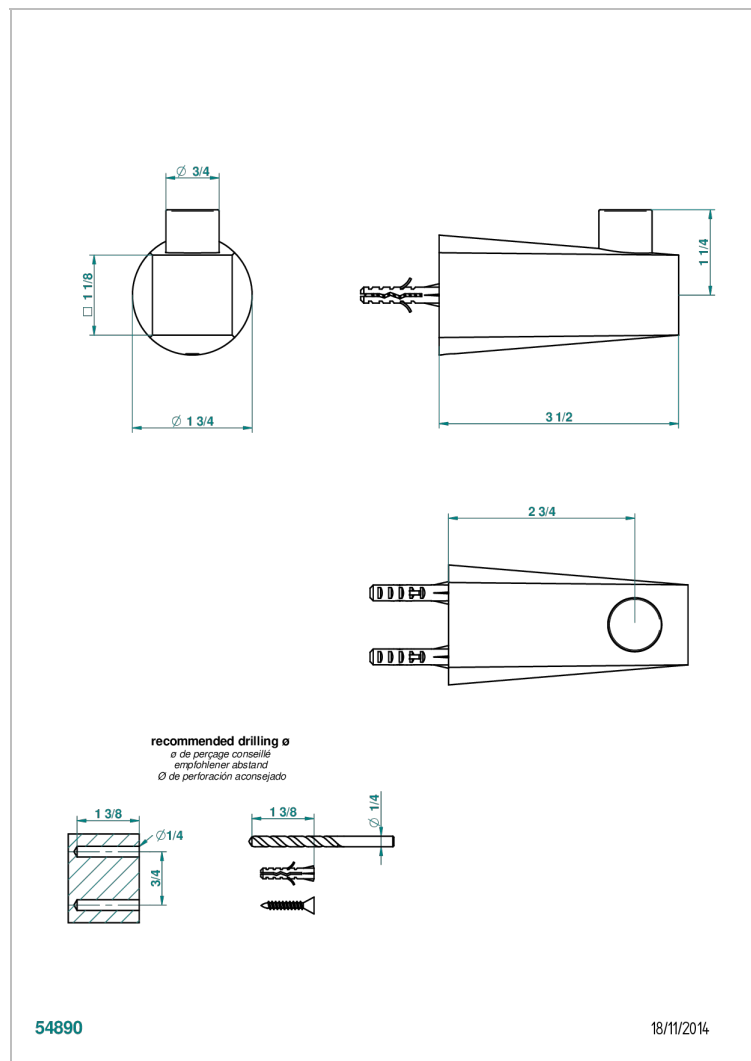

METAMORPHOSE BLACK CERAMIC

G6D-517

Single robe hook

54890

18/11/2014

CHARACTERISTIC

- Métamorphose Black Ceramic
- Single robe hook

AVAILABLE FINITIONS