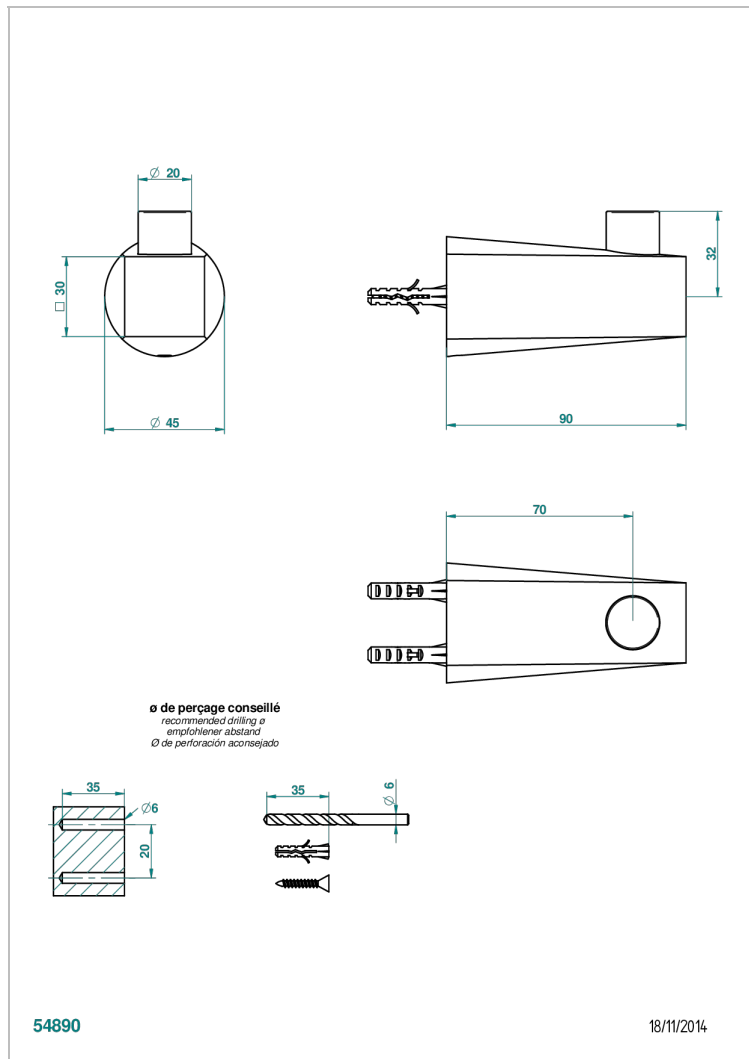

G6C-517

Robe hook

CHARACTERISTIC

- Métamorphose Carbon
- Robe hook

AVAILABLE FINITIONS

Black ceram - D30
 Blush PVD - H62
 Brass color PVD - H49
 Brown bronze color PVD - F33
 Chrome polished - A02
 Copper antique matt, coated - H07